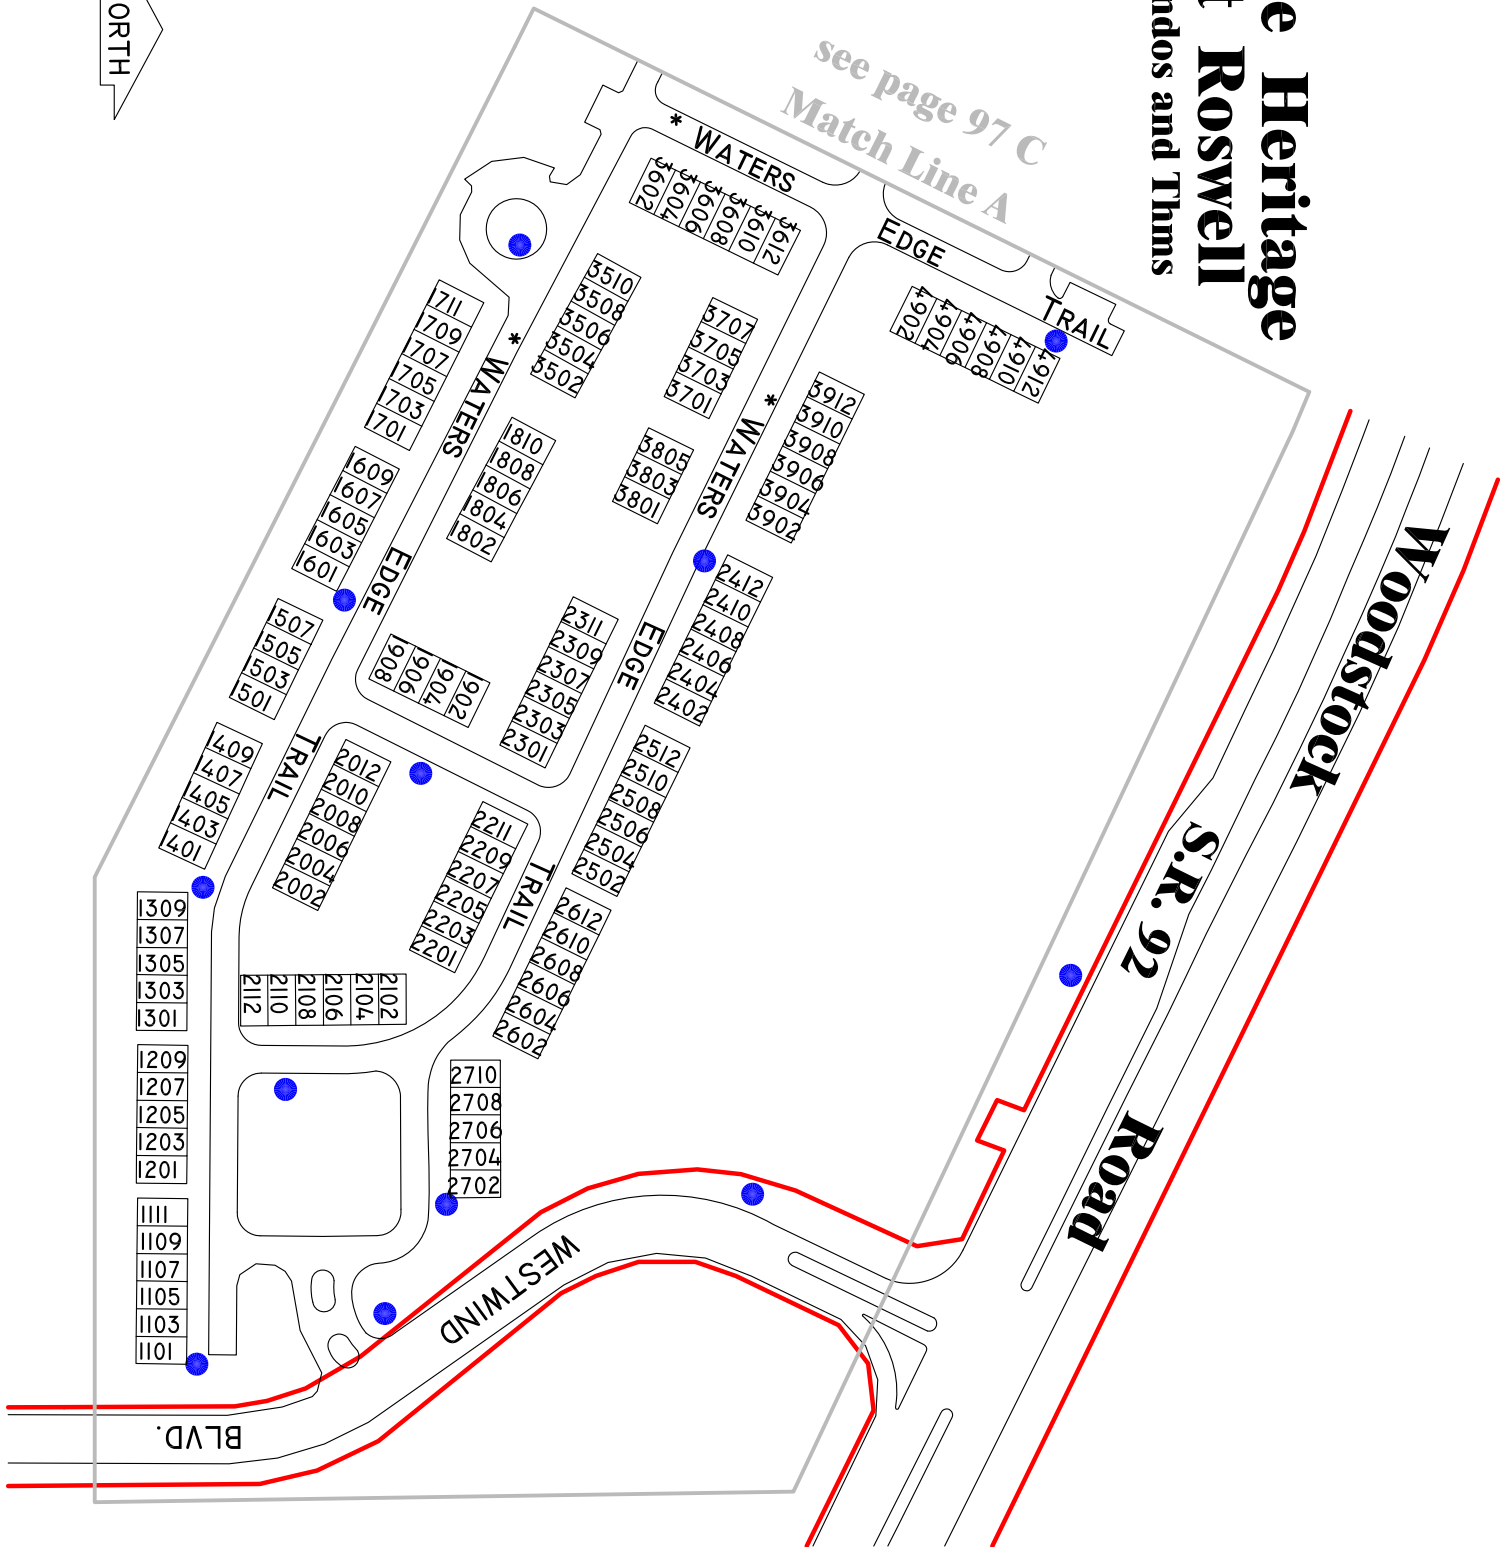

The Heritage at Roswell

Condos and Thms

FILE: ATLAS 97 A
REVISION: 01.21.10
SCALE: NONE
DATE: 09-30-04
DRAWN: S.HAMBY

97 A

City of Roswell Engineering Division

38 HILL ST. STE. G-30 ROSWELL, GA. 30075
PH. # 770-641-3780 FAX. # 770-641-3741