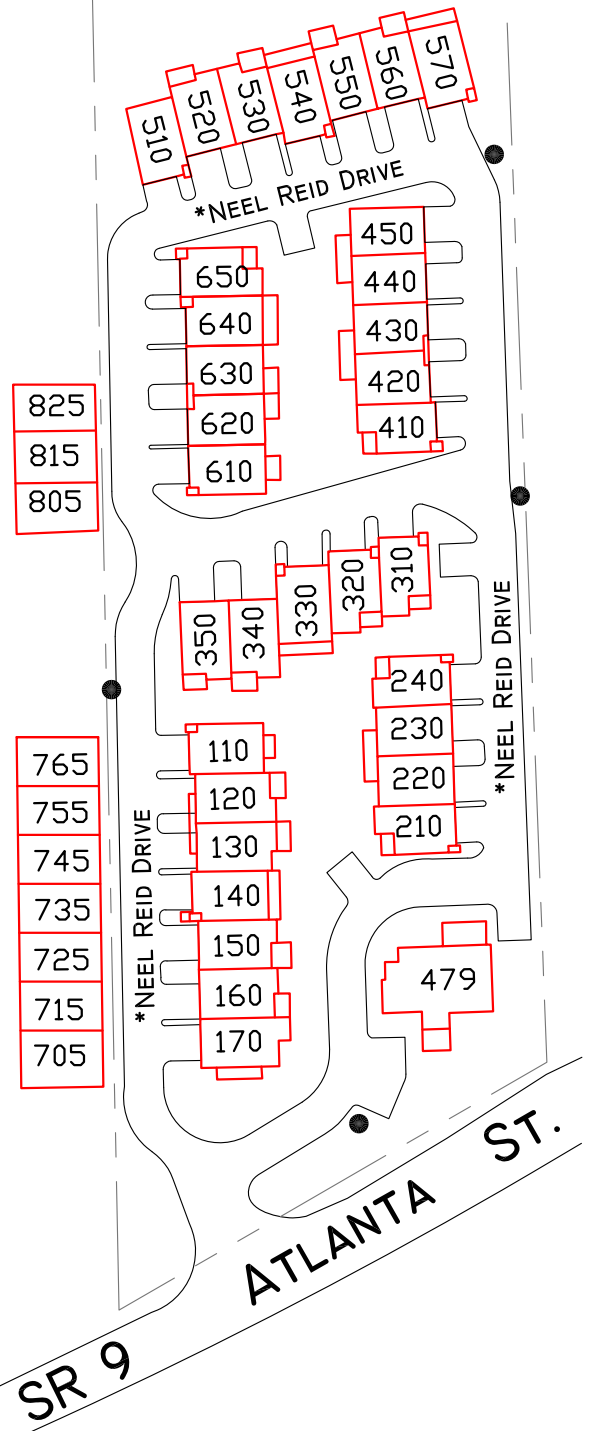

BIG CREEK

Olde Towne Roswell Condominiums

City of Roswell GIS Division

38 HILL ST. STE. G-30 ROSWELL, GA. 30075
PH. # 770-641-3780 FAX. # 770-641-3741

95

SCALE: NONE FILE: ATLAS 95
DATE: 7/27/00 REV. : 02/21/12
DRAWN: S.HAMBY