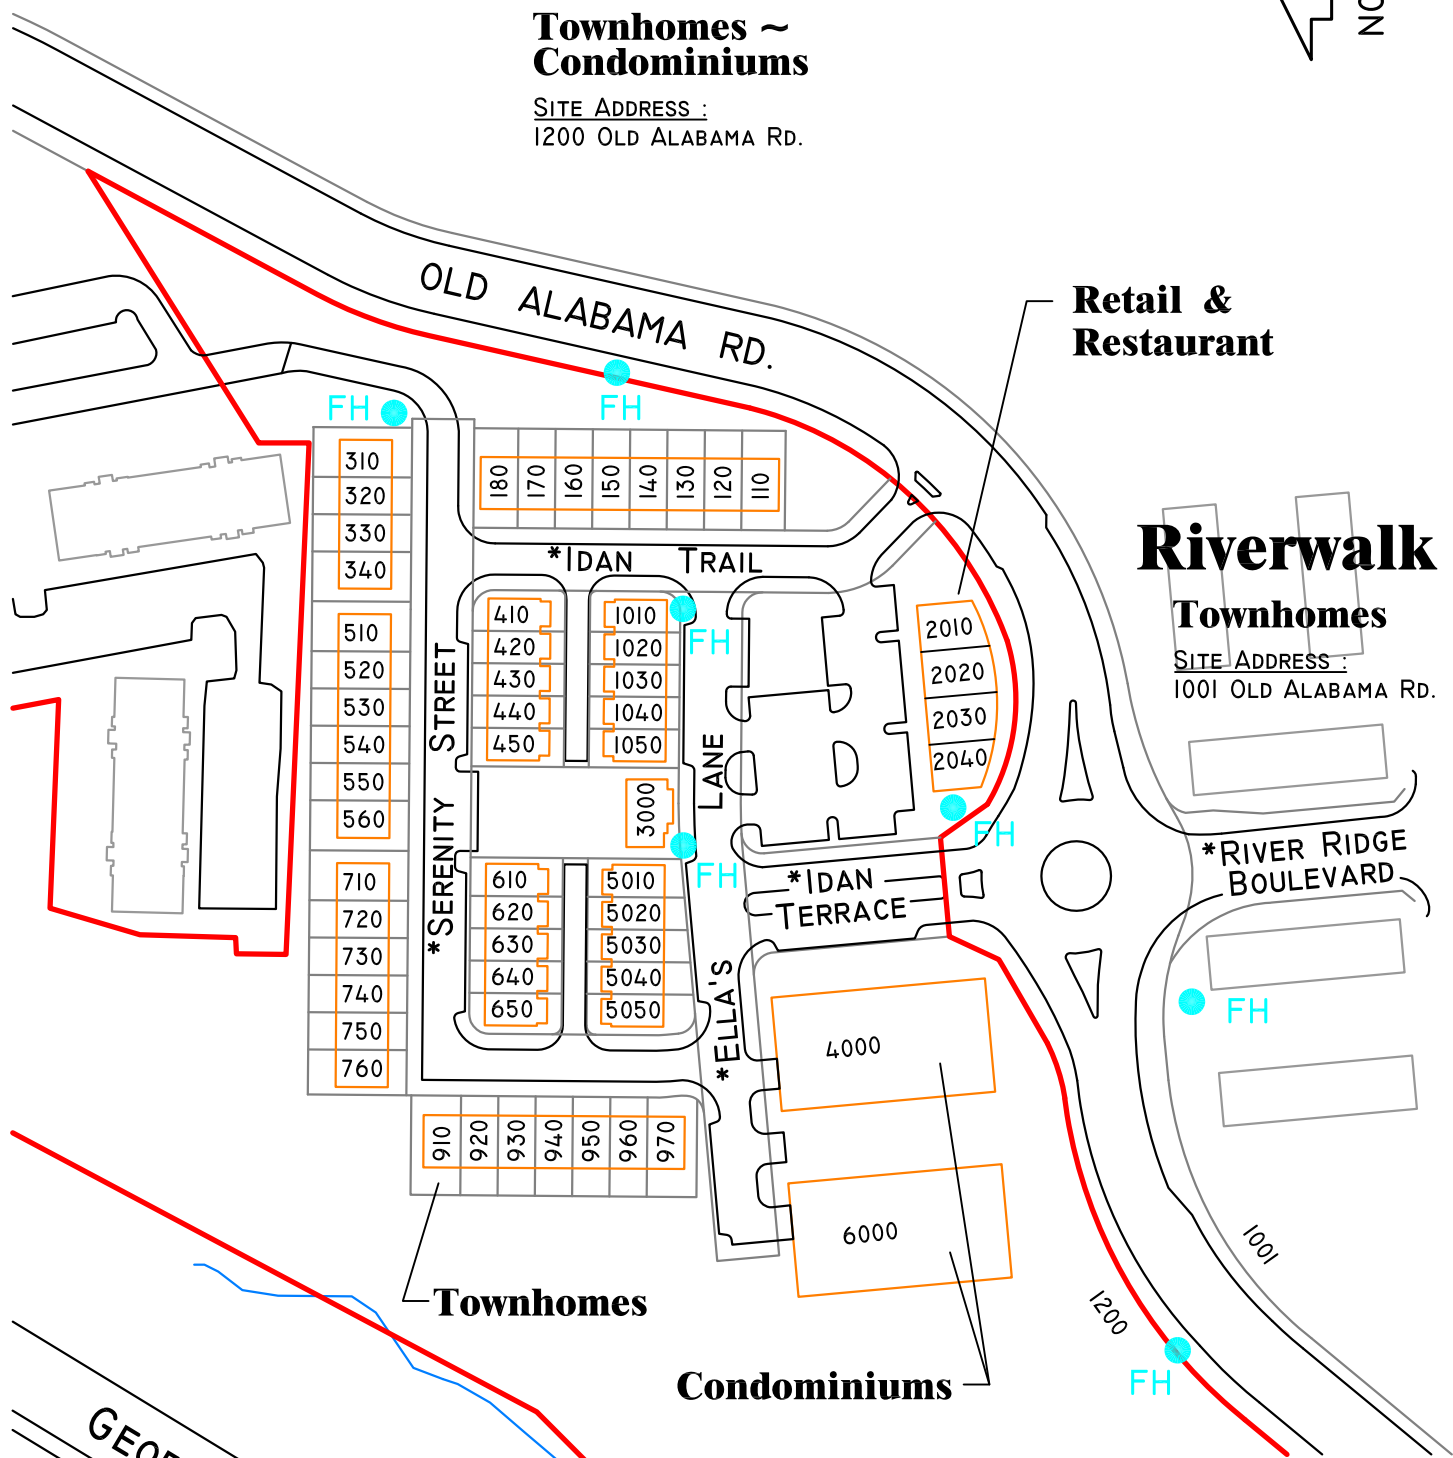

# Riverwalk II

**Townhomes ~  
Condominiums**

SITE ADDRESS :  
1200 OLD ALABAMA RD.

**Retail &  
Restaurant**