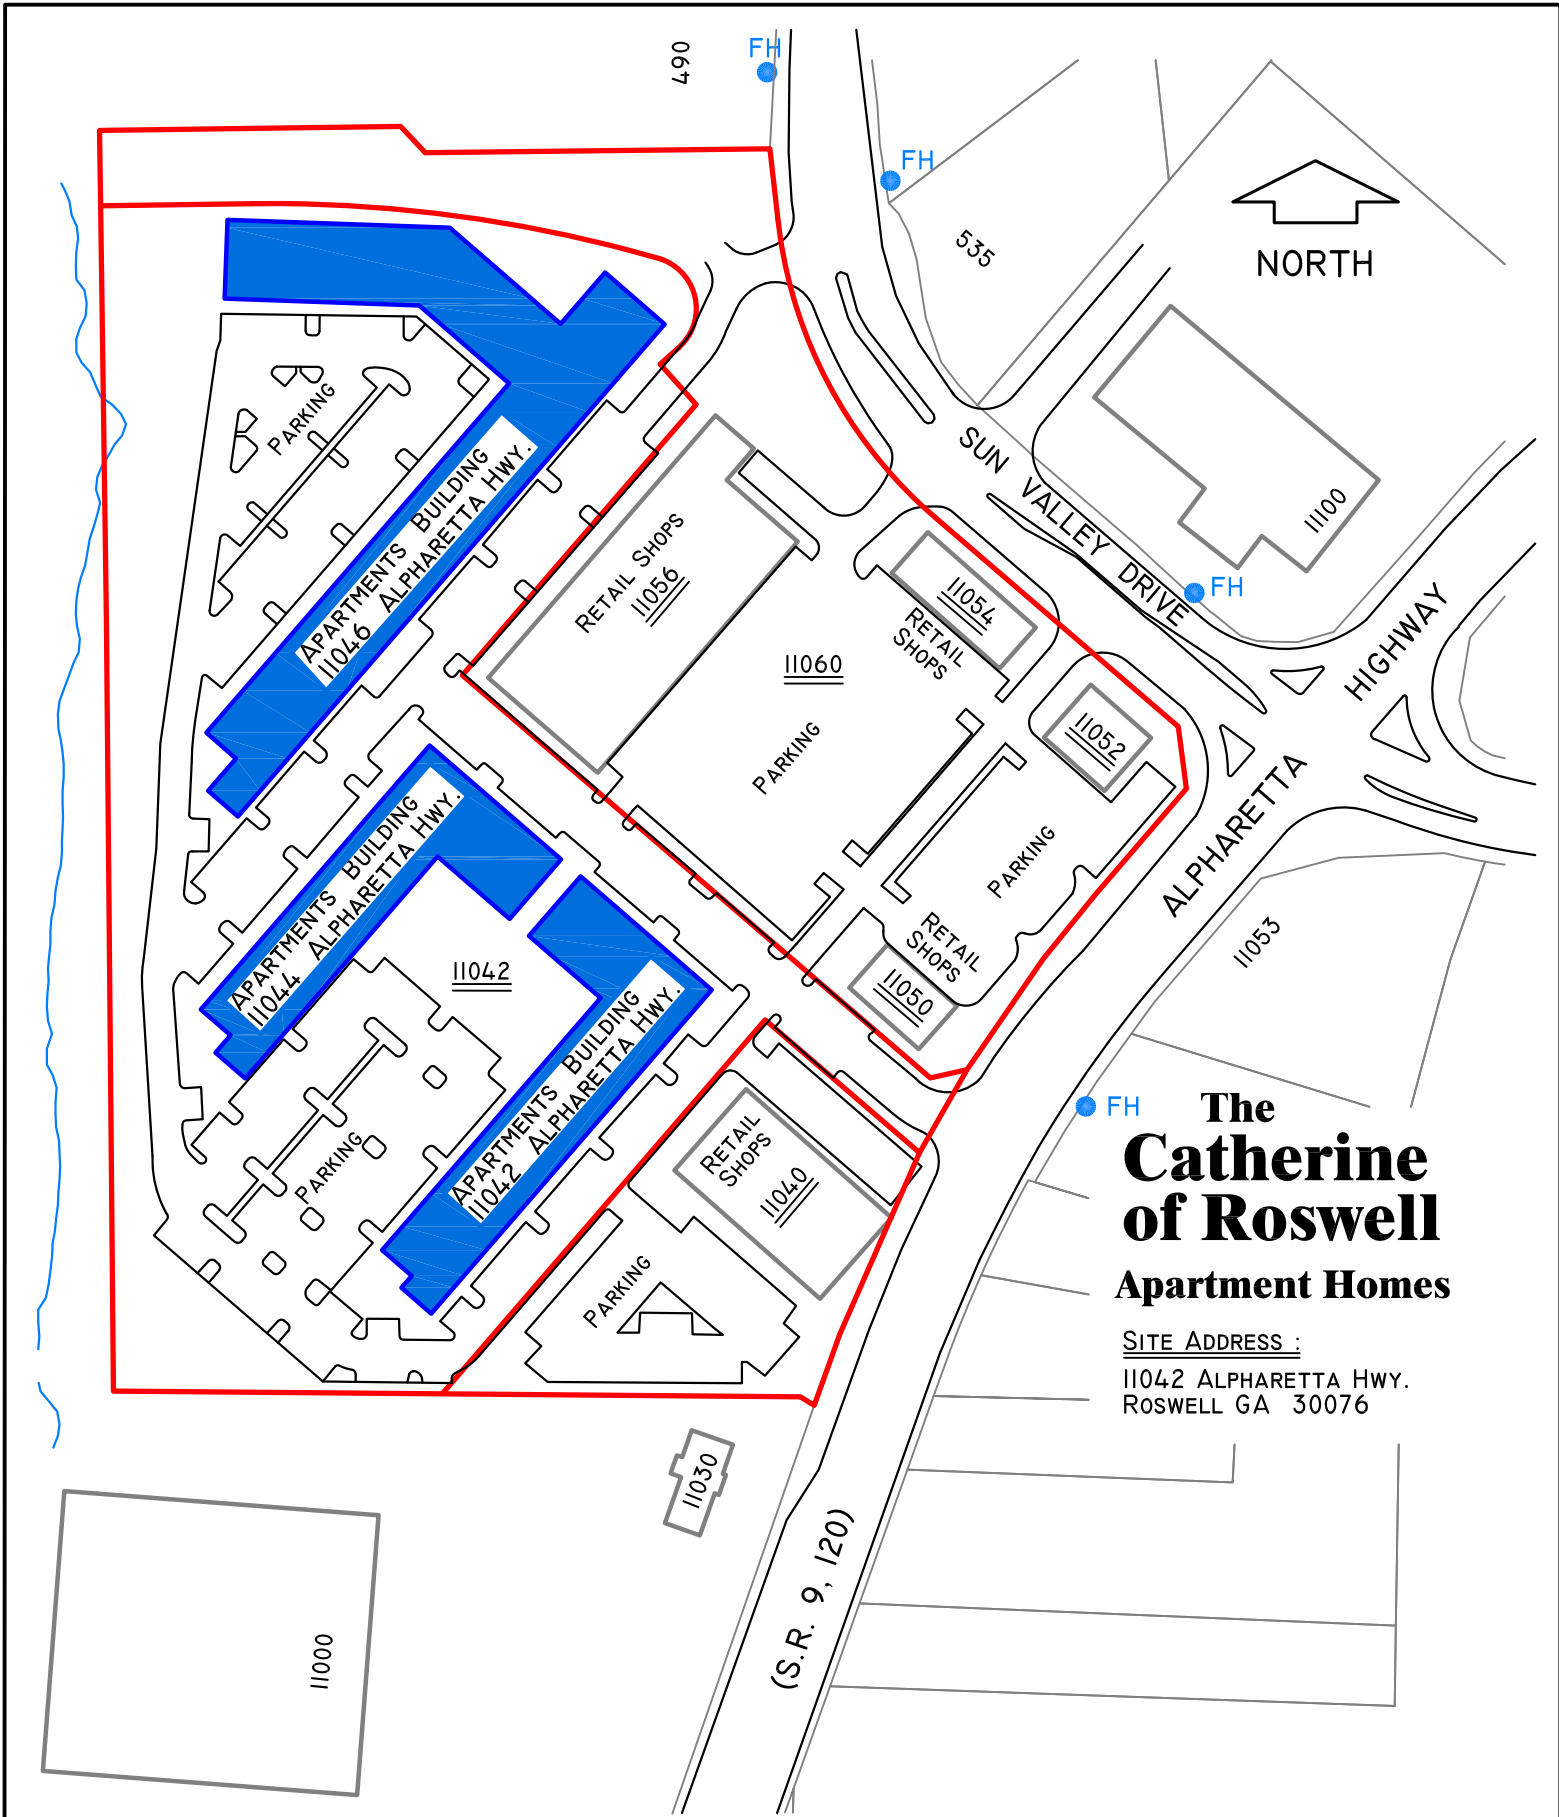

The Catherine of Roswell
Apartment Homes

SITE ADDRESS :
11042 ALHARETTA HWY.
ROSWELL GA 30076

City of Roswell
GIS Division

38 HILL ST. STE. G-30 ROSWELL, GA. 30075
PH. # 770-641-3780 WWW.ROSWELLGOV.COM

165

SCALE: NONE FILE: ATLAS 165
DATE: 01.27.20 REVISION: 01.01.22
DRAWN: S.HAMBY