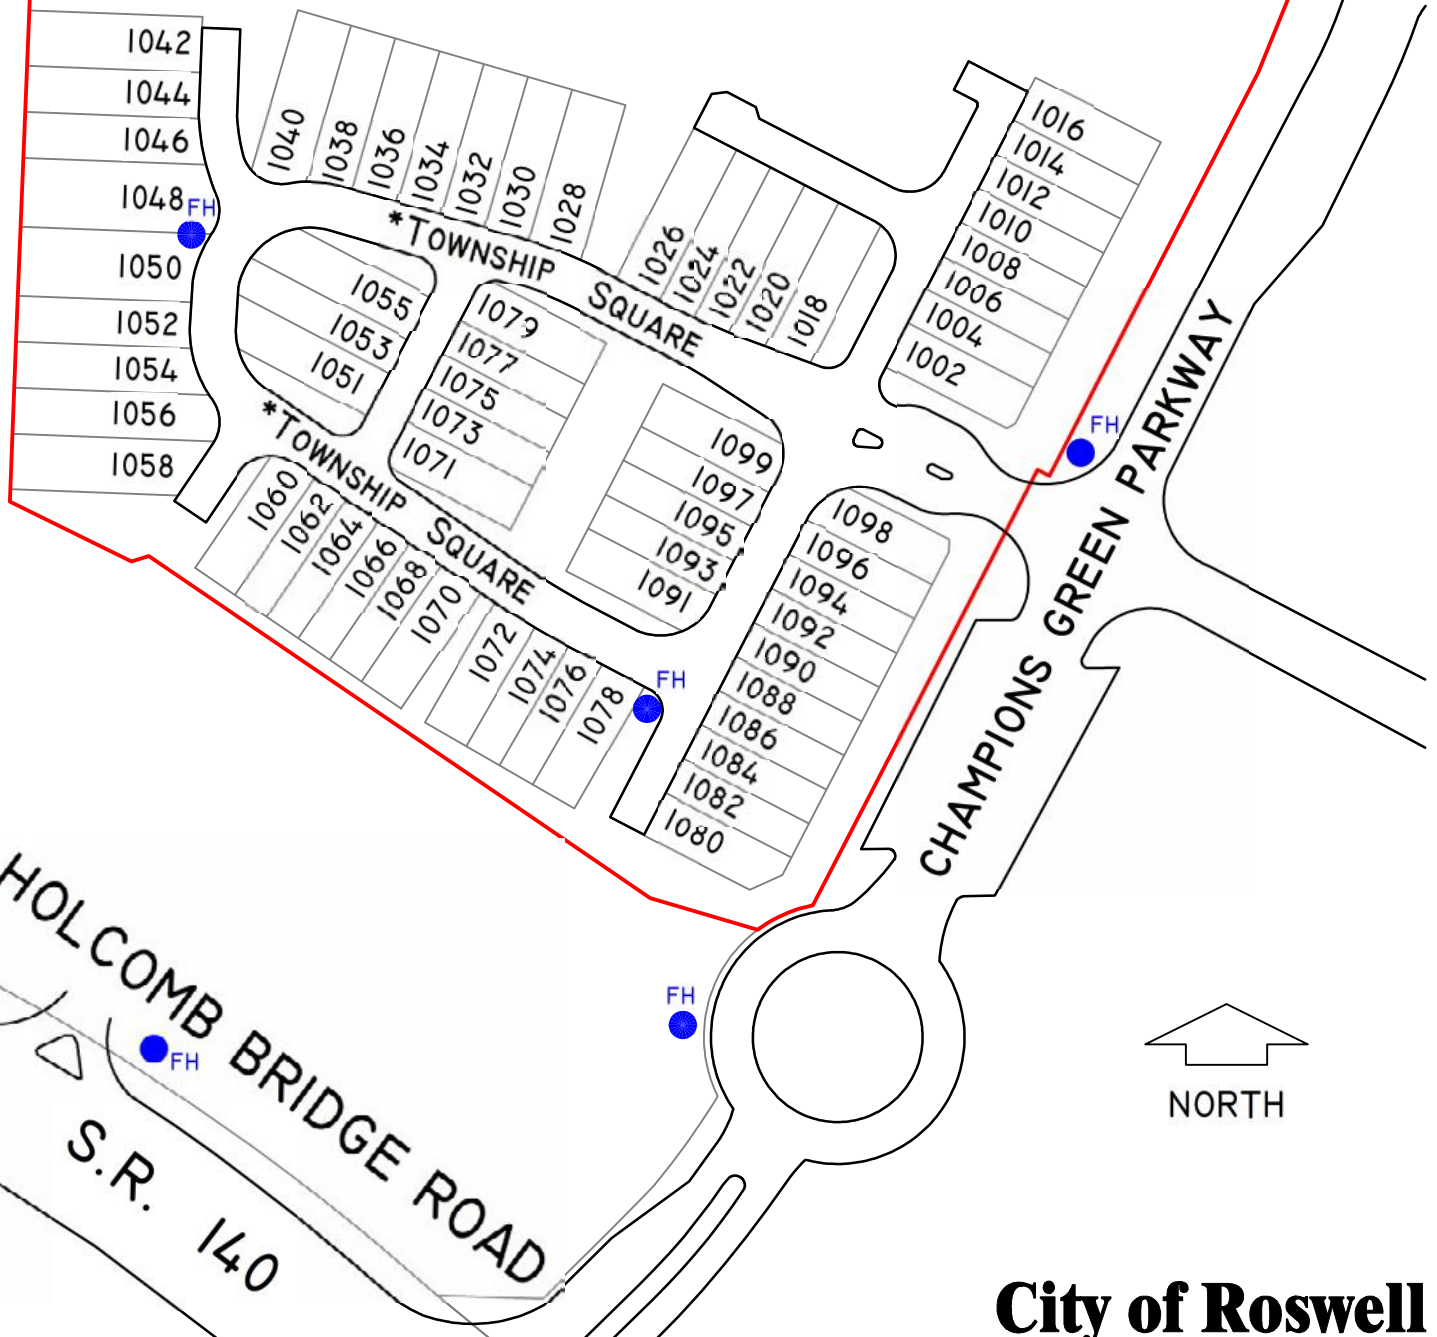

# Towns at East Village Townhomes

SCALE: NONE  
DATE: 11.21.14  
DRAWN: S.HAMBY

FILE: ATLAS 144  
REVISION: 01.19.16