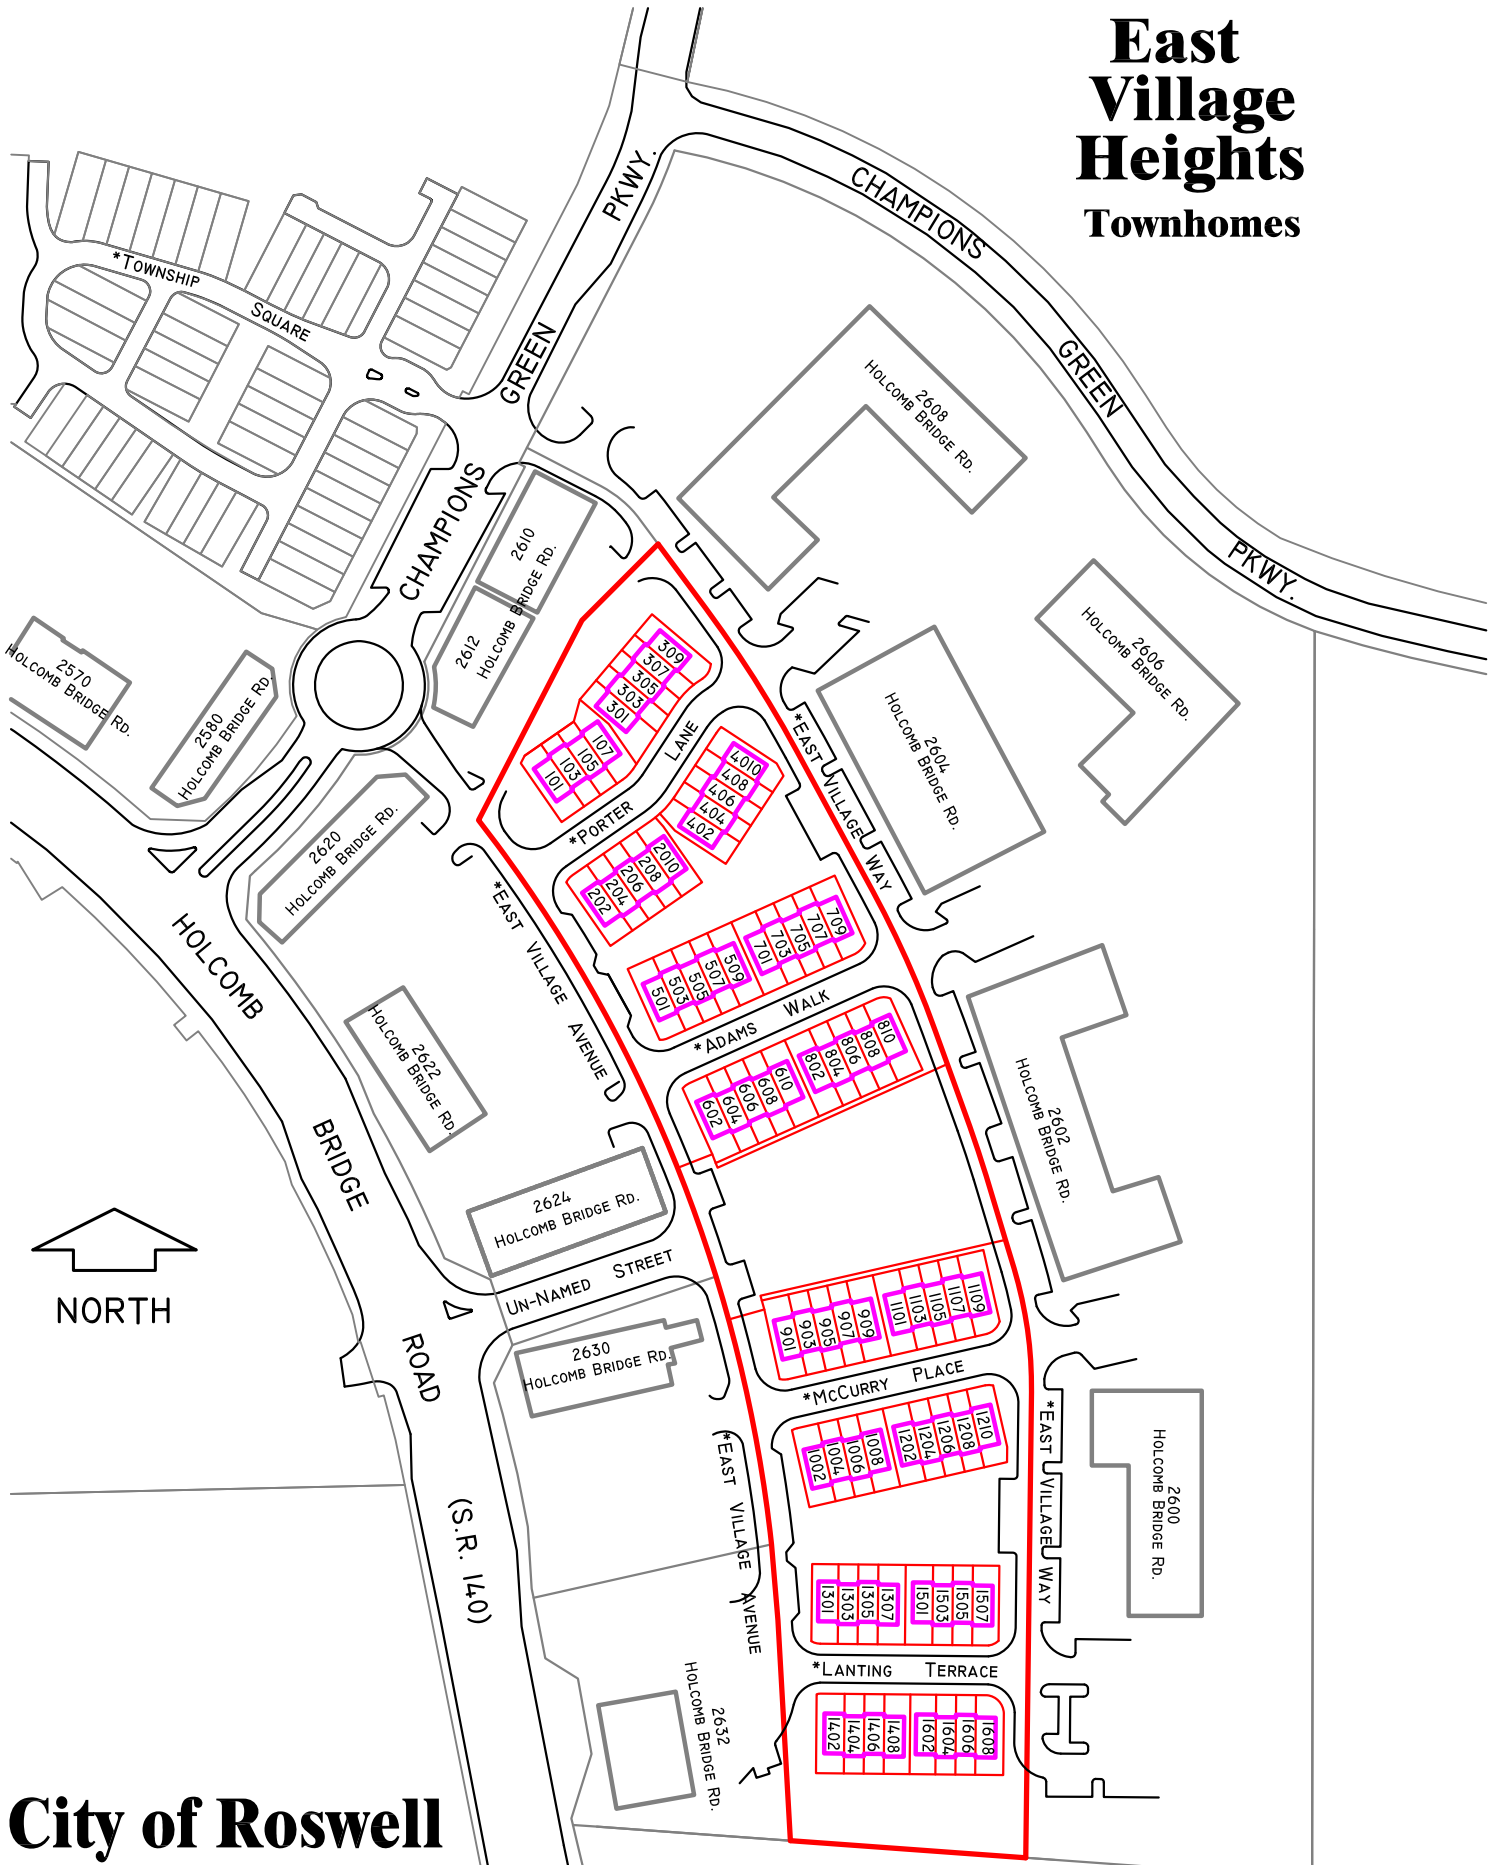

East Village Heights Townhomes

**City of Roswell
GIS Division**

38 HILL ST. STE. G-30 ROSWELL, GA. 30075
PH. # 770-641-3780 WWW.ROSWELLGOV.COM

167

SCALE: NONE FILE: ATLAS 167
DATE: 01.01.22 REVISION: 01.11.24
DRAWN: S.HAMBY