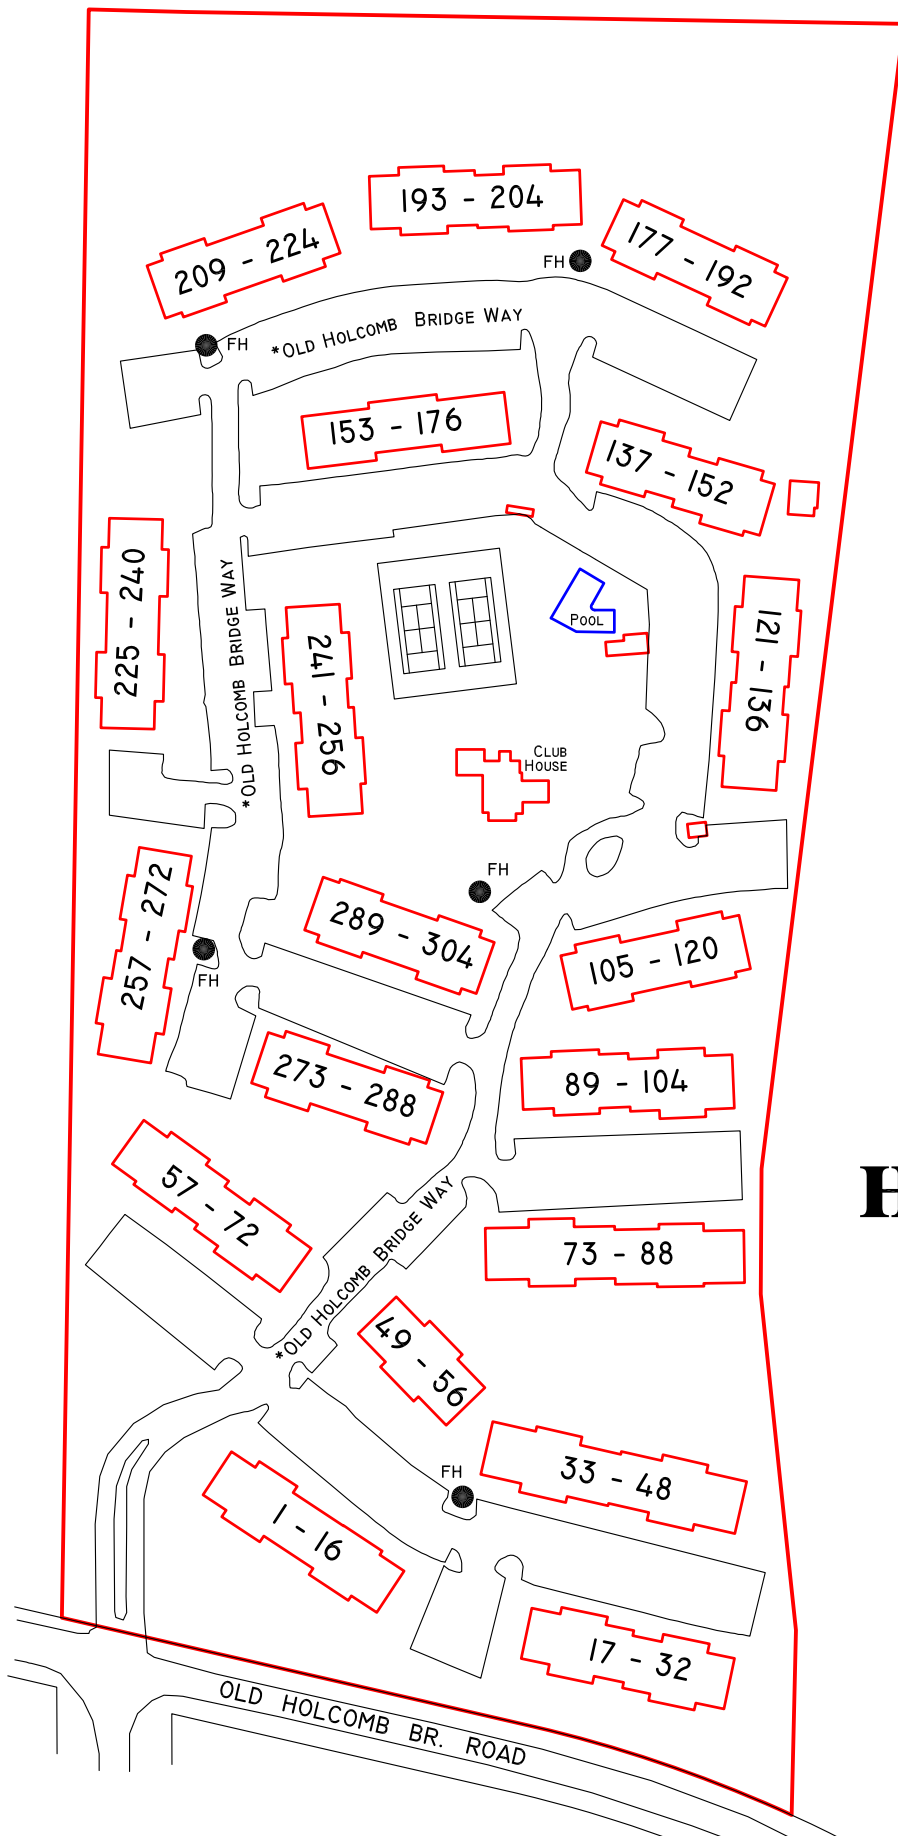

# Oaks At Holcomb Bridge Apartments

SCALE: NONE  
DATE: 04-18-07  
DRAWN: S.HAMBY

FILE: ATLAS I36  
REVISION: 01.01.14