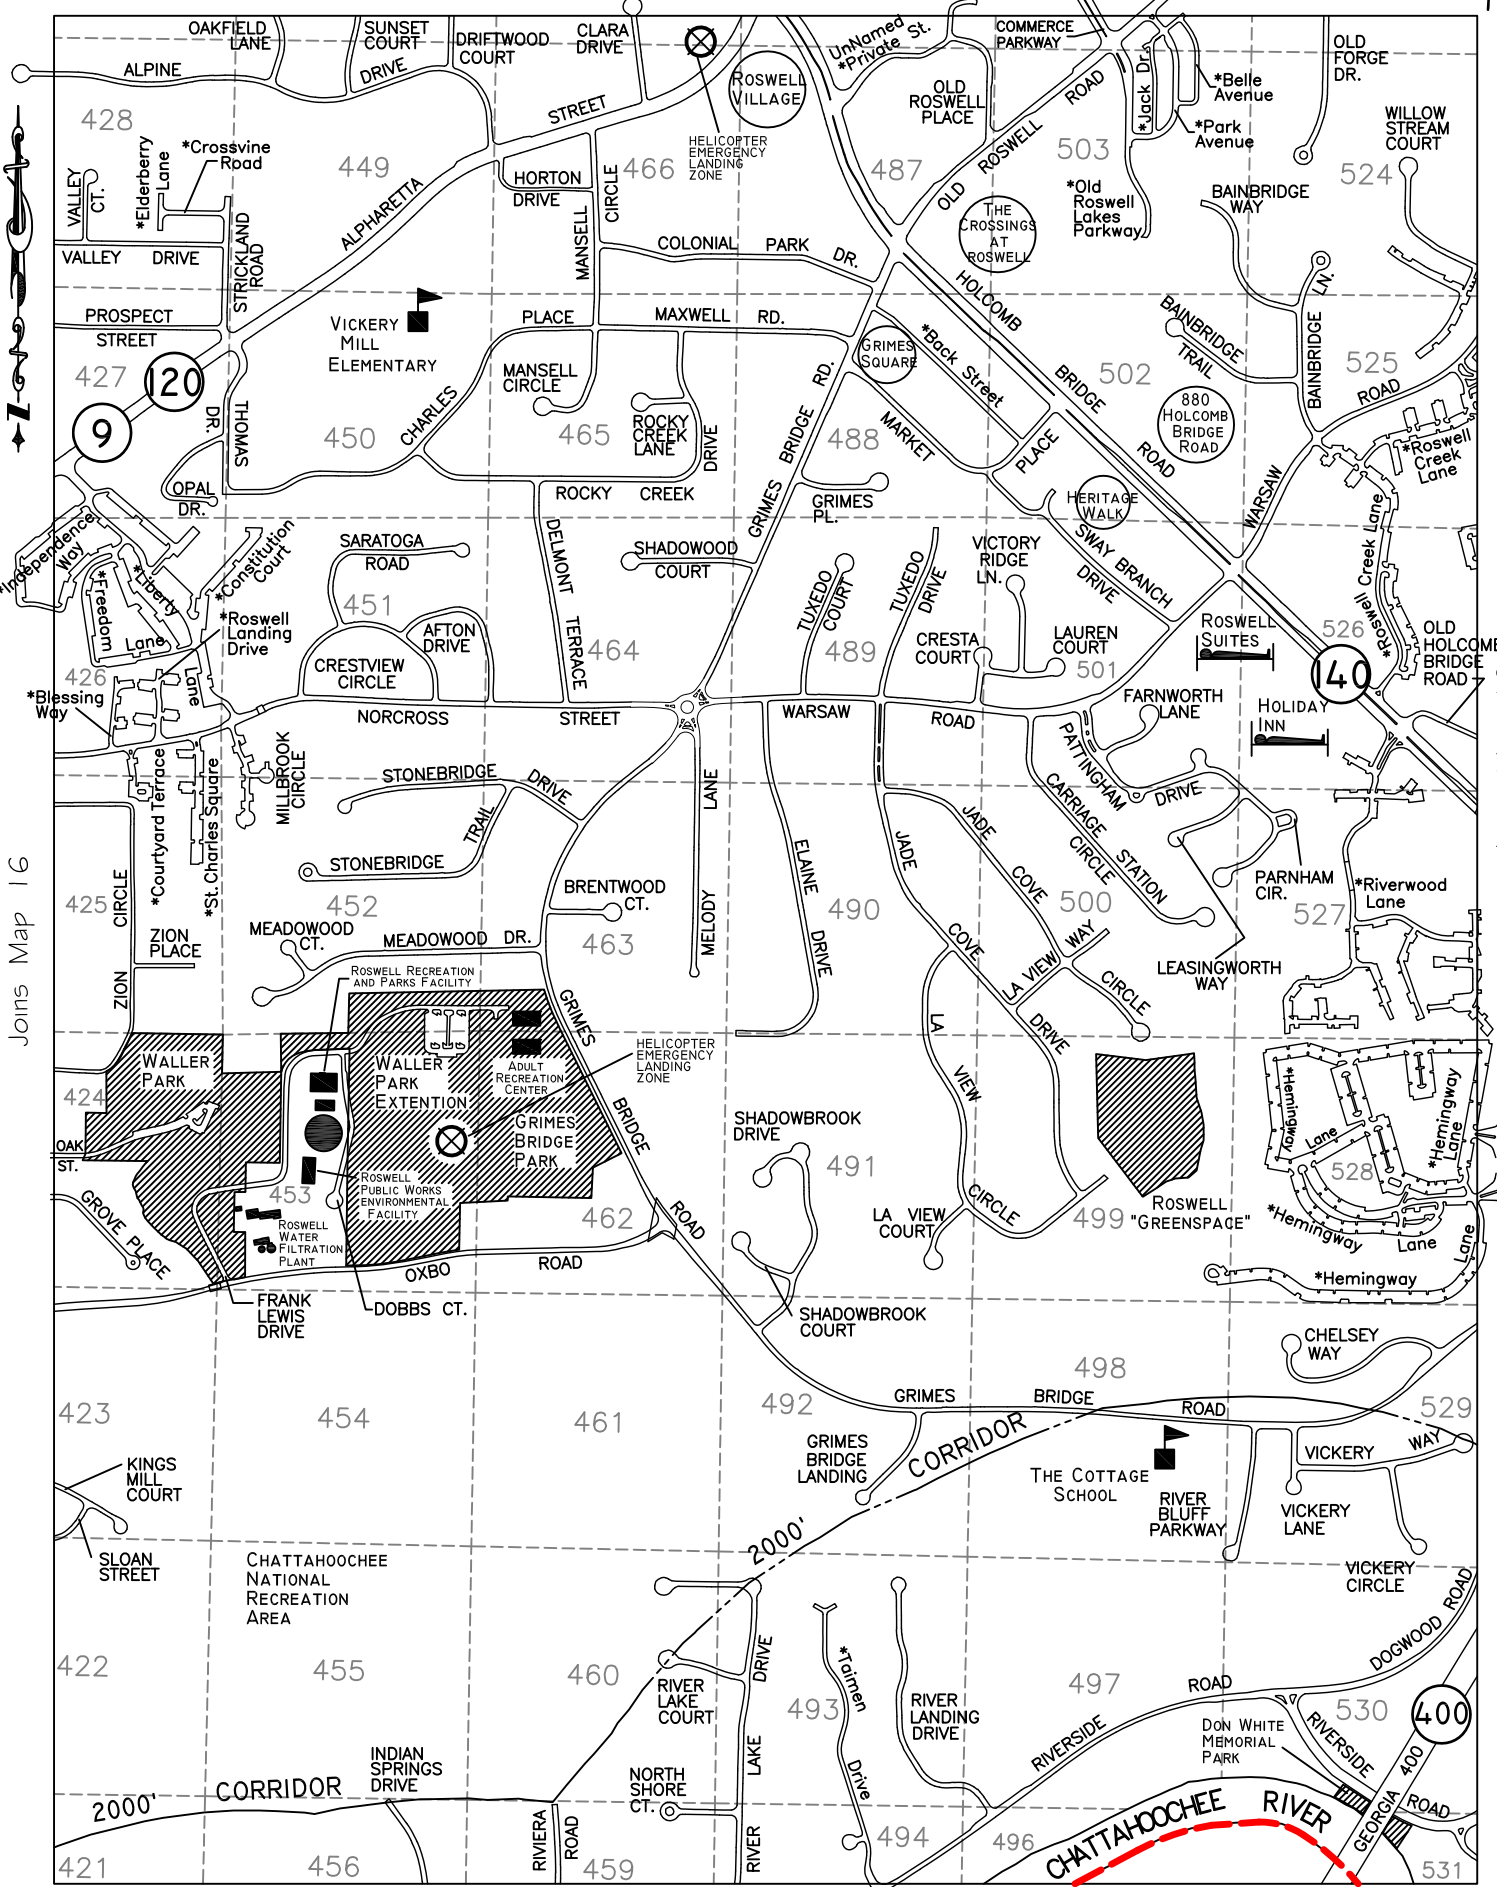

Joins Map 16

Joins Map 18

Joins Map 23