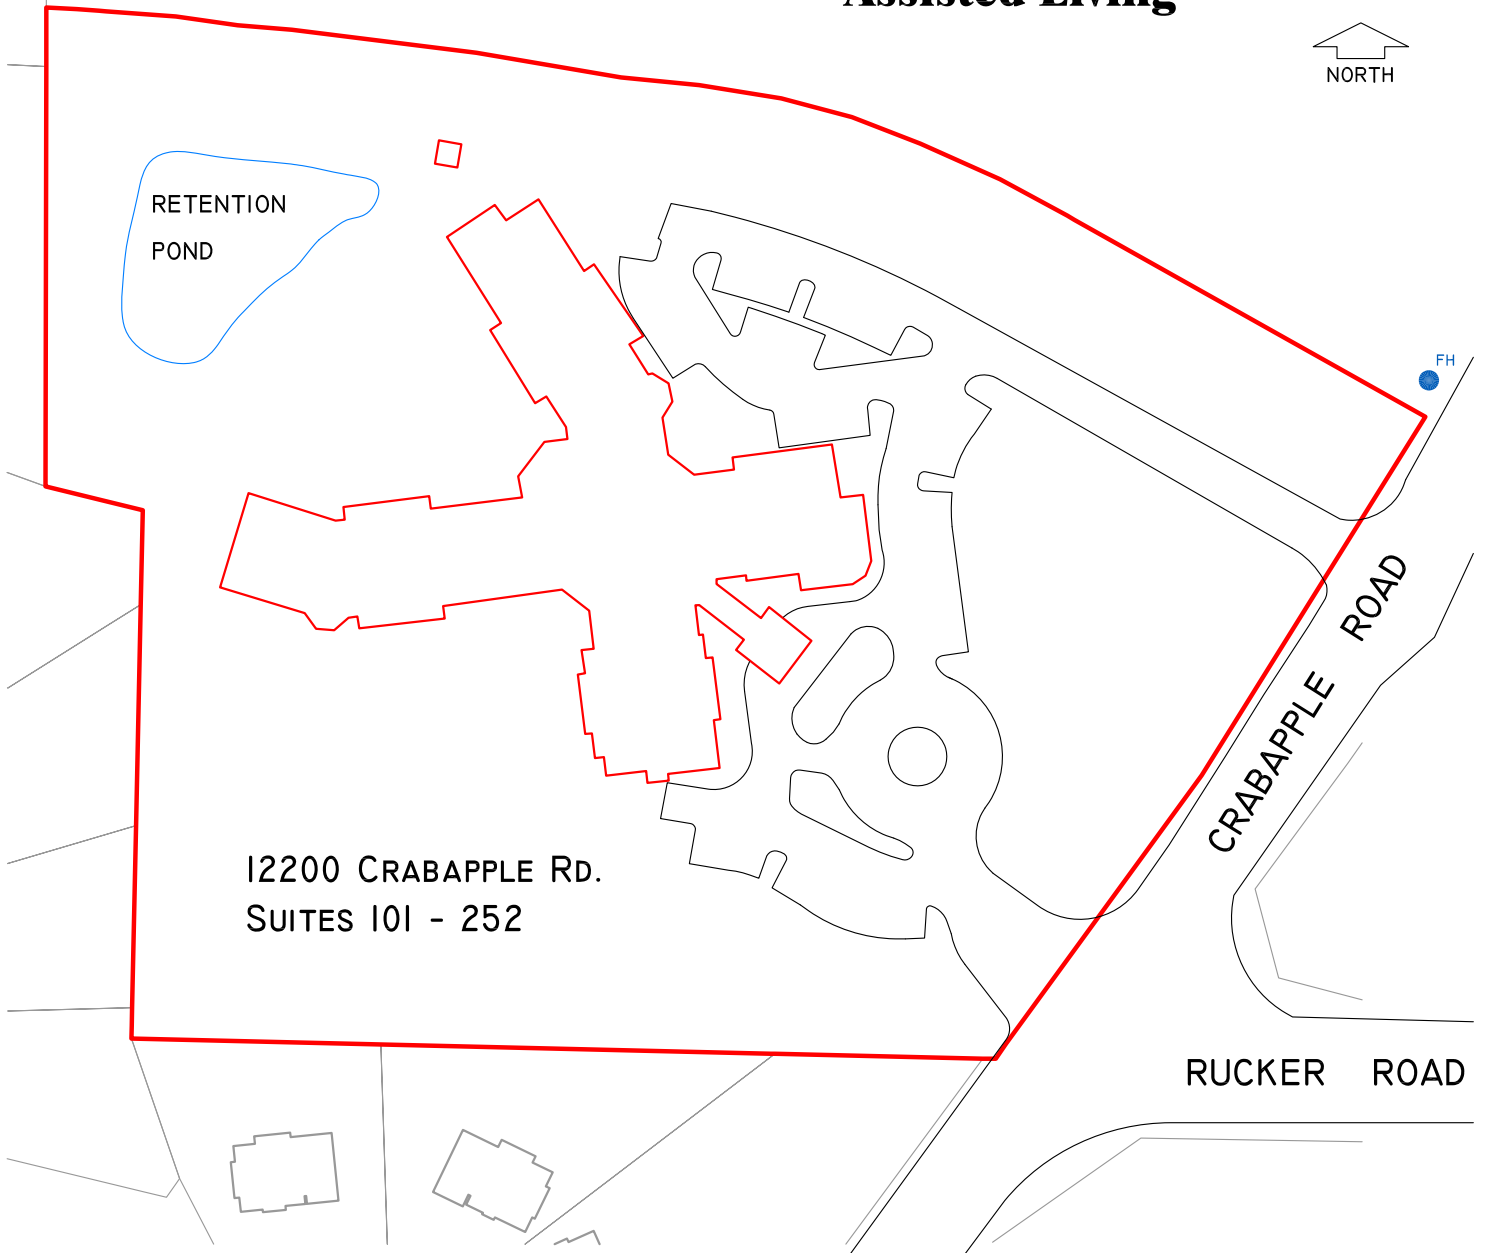

Arbor Terrace

Assisted Living

City of Roswell GIS Division

38 HILL ST. STE. G-50 ROSWELL, GA. 30075
PH. # 770-641-3743 FAX. # 770-594-6186

49

SCALE: NONE FILE: ATLAS 49
DATE: 01.24.12 REVISION:
DRAWN: S.HAMBY