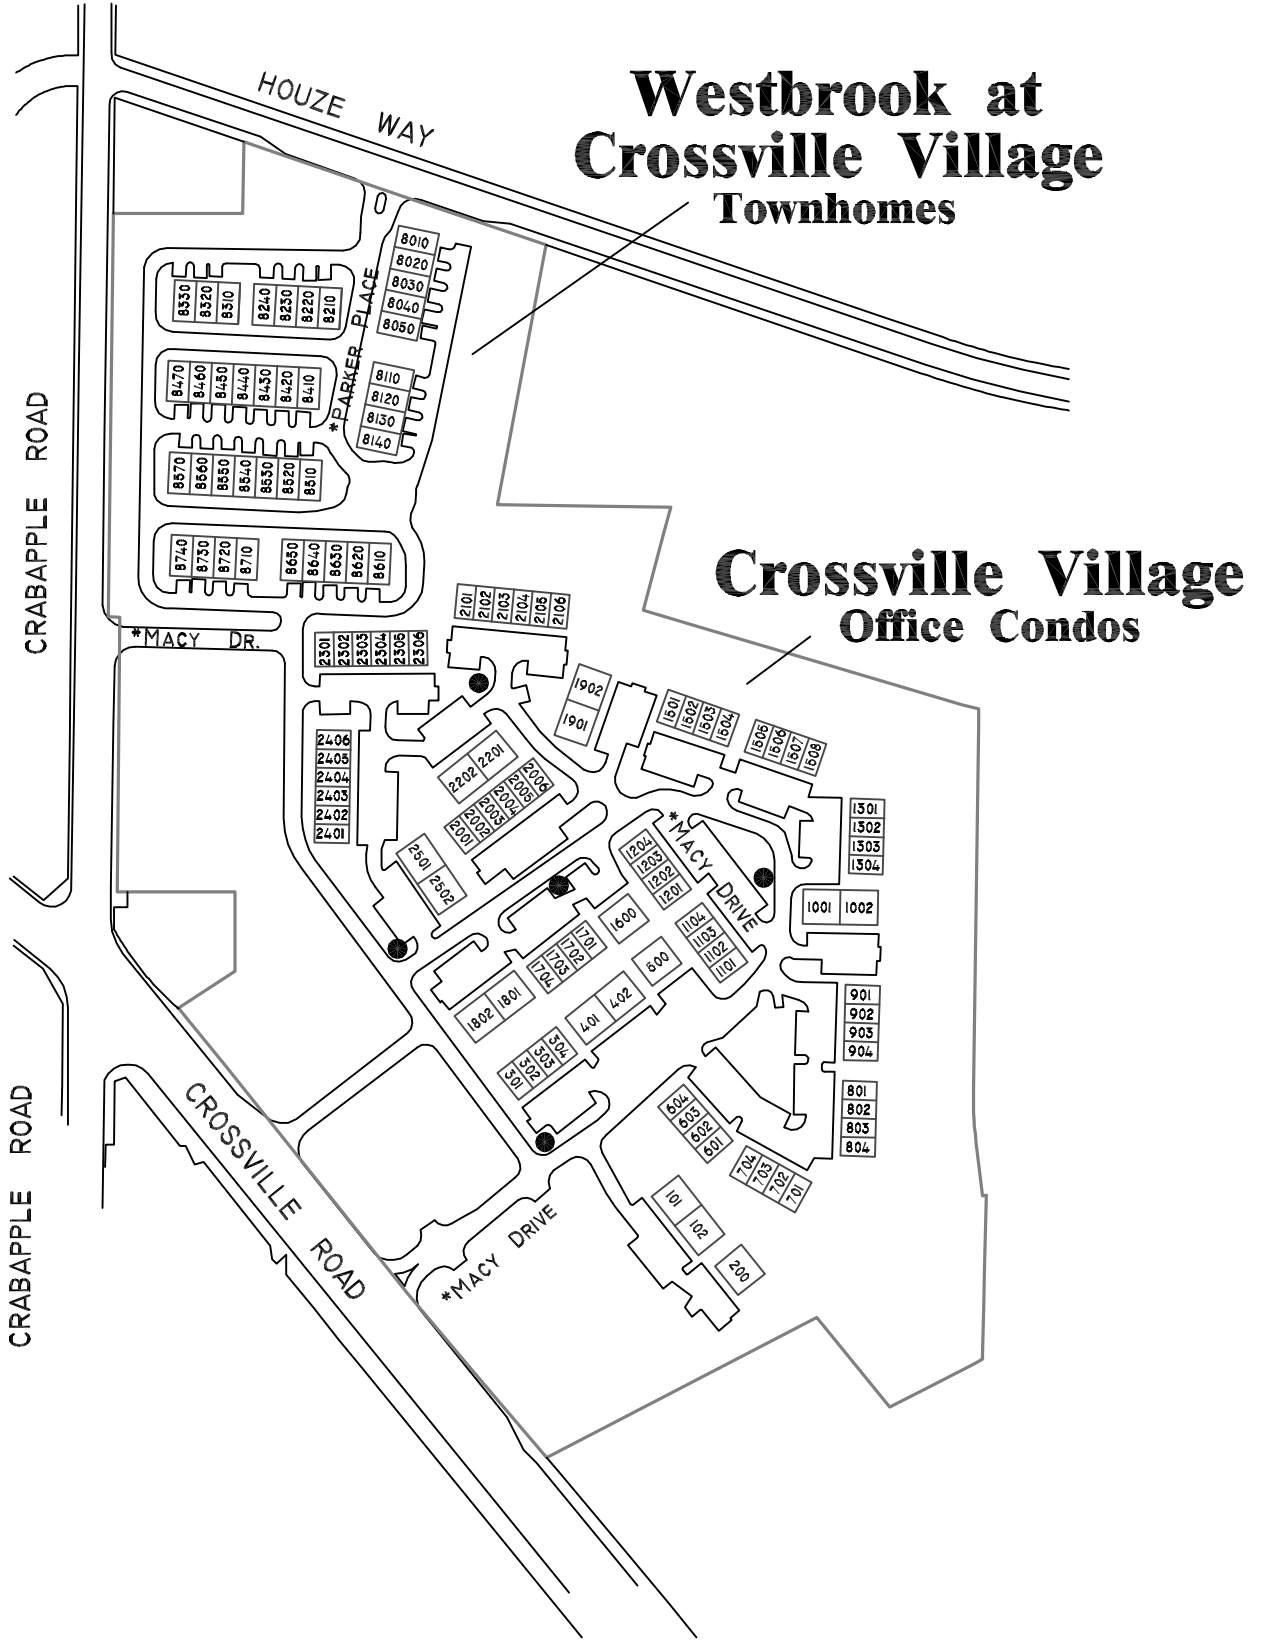

**City of Roswell
Engineering Division**

38 HILL ST. STE. G-30 ROSWELL, GA. 30075
PH. # 770-641-3780 FAX. # 770-641-3741

98

SCALE: NONE
DATE: 3/7/01
DRAWN: S.HAMBY

FILE: ATLAS 98
REVISION: 1/18/01