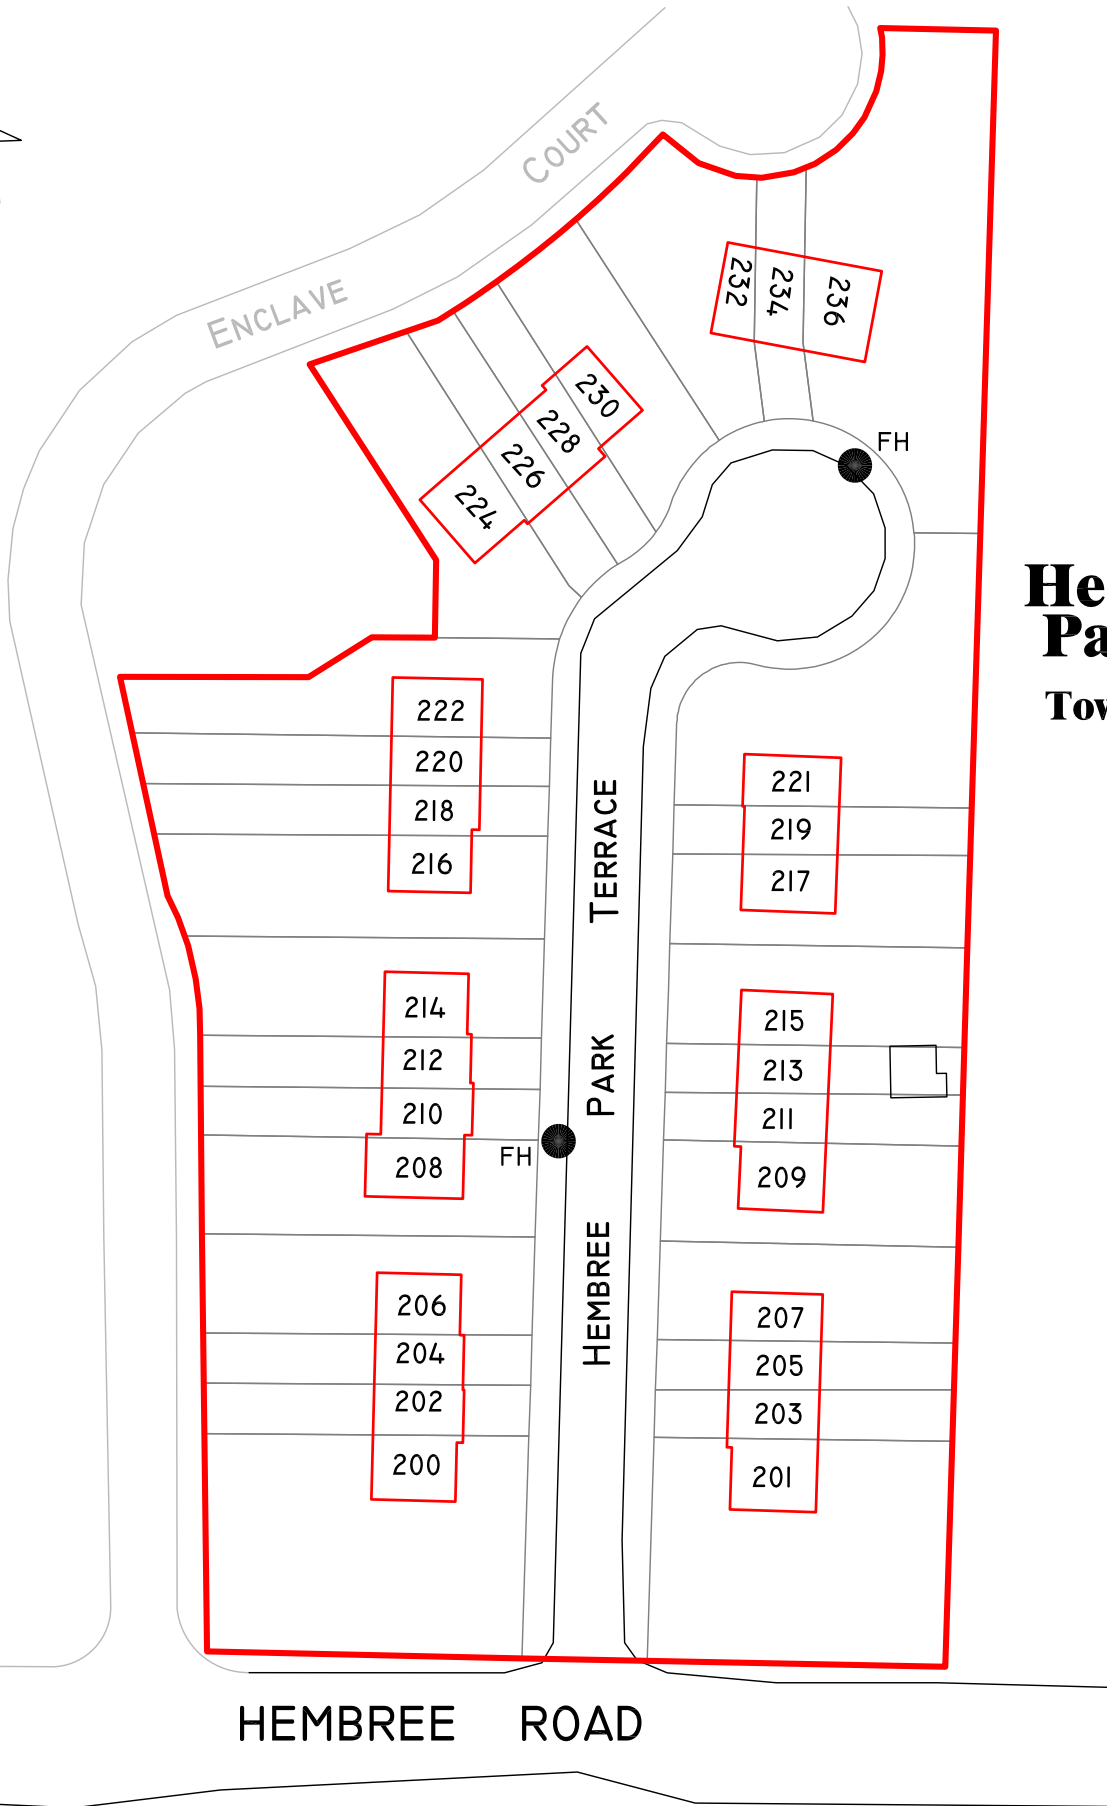

Hembree Park Townhomes

City of Roswell Engineering Division

38 HILL ST. STE. G-30 ROSWELL, GA. 30075
PH. # 770-641-3780 FAX. # 770-641-3741

36

SCALE: NONE FILE: ATLAS 36
DATE: 01.01.95 REVISION: 08.22.08
DRAWN: S.HAMBY