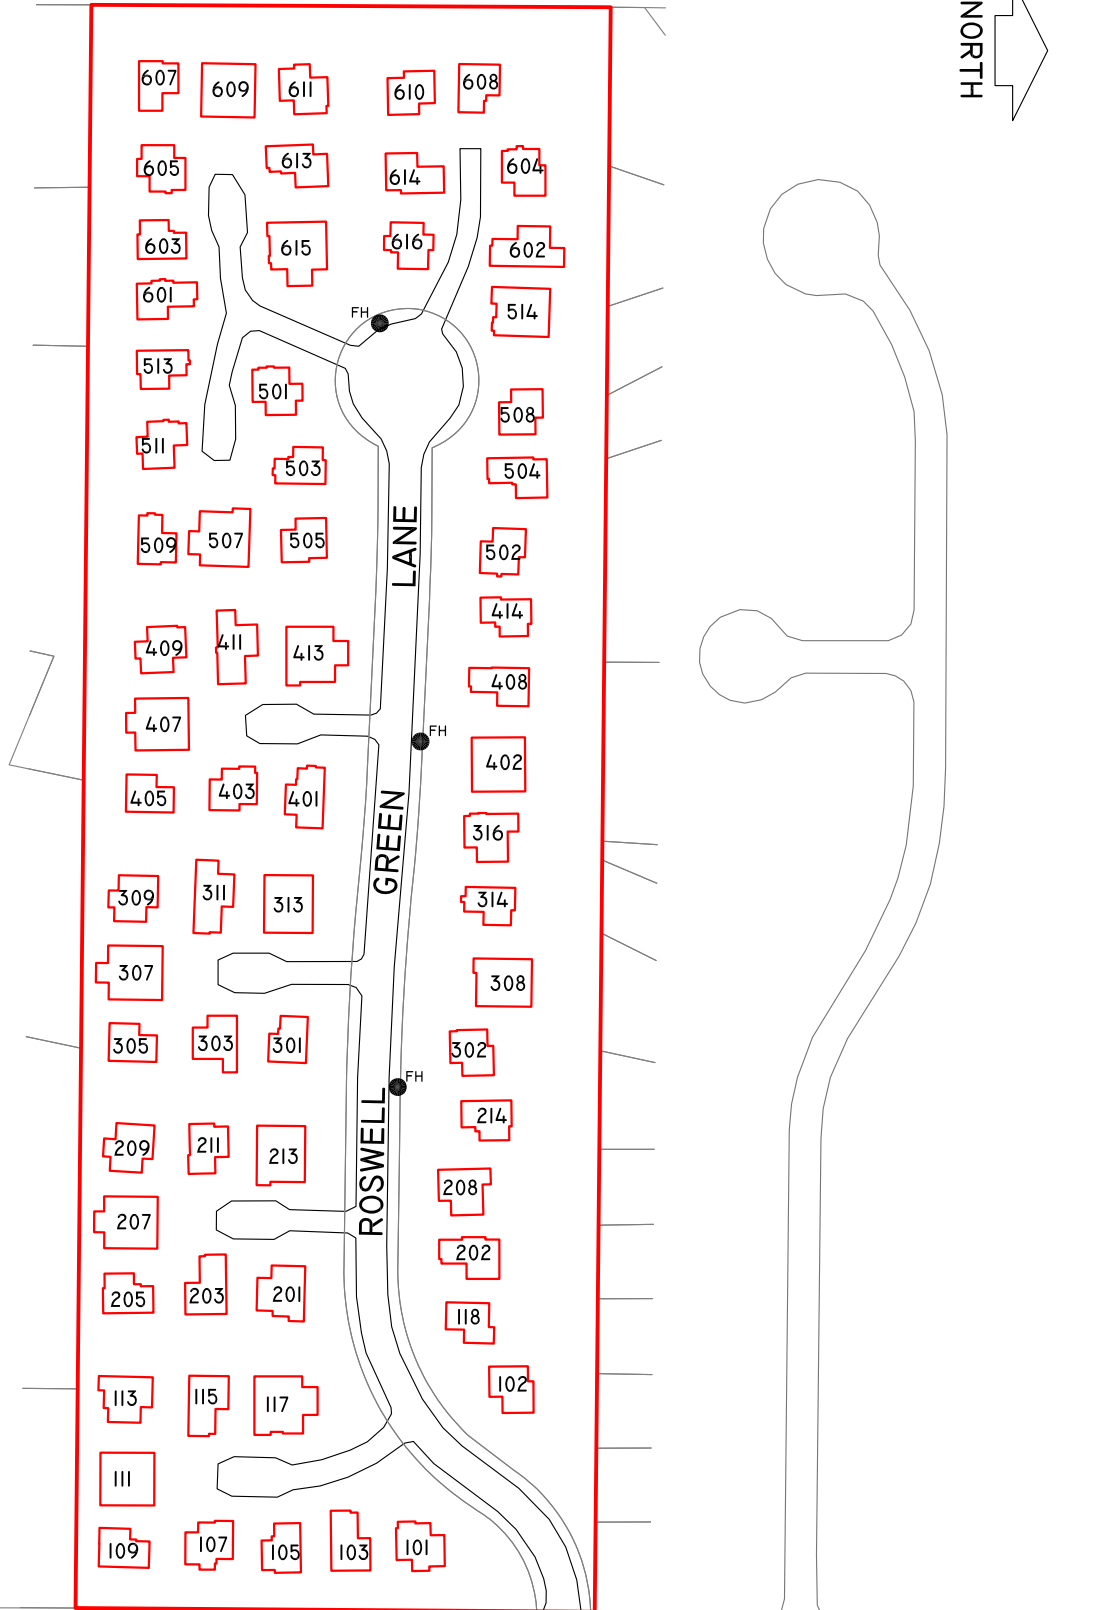

Roswell Green Townhomes

CRABAPPLE ROAD

City of Roswell Geographic Info. System

38 HILL ST. STE. G-30 ROSWELL, GA. 30075
PH. # 770-641-3780 FAX. # 770-641-3741

55

HOUSE WAY

SCALE: NONE FILE: ATLAS 55
DATE: 01-07-10 REVISION:
DRAWN: S.HAMBY