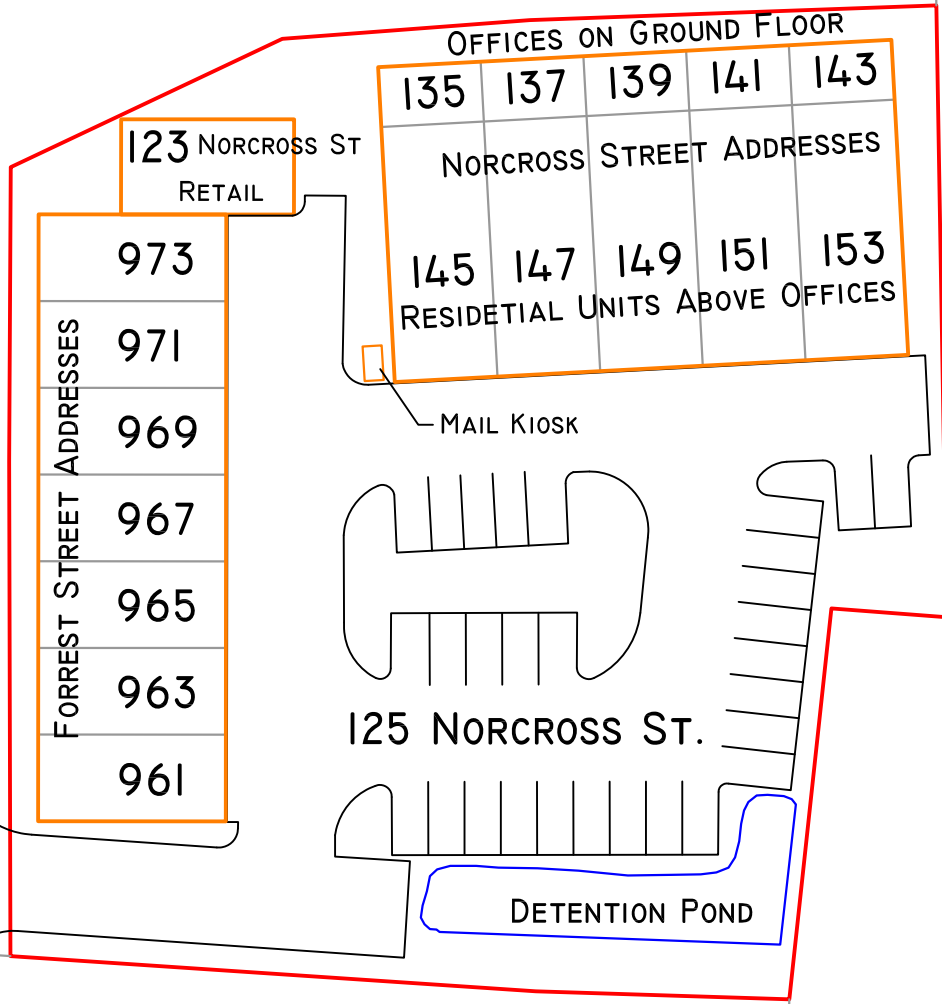

**153**

SCALE: NONE  
 DATE: 12.20.17  
 DRAWN: S.HAMBY

FILE: ATLAS I53  
 REVISION: 01.01.22

NORCROSS STREET

FORREST STREET

161

**Roswell  
Court  
Townhomes / Retail**

**City of Roswell  
GIS Division**