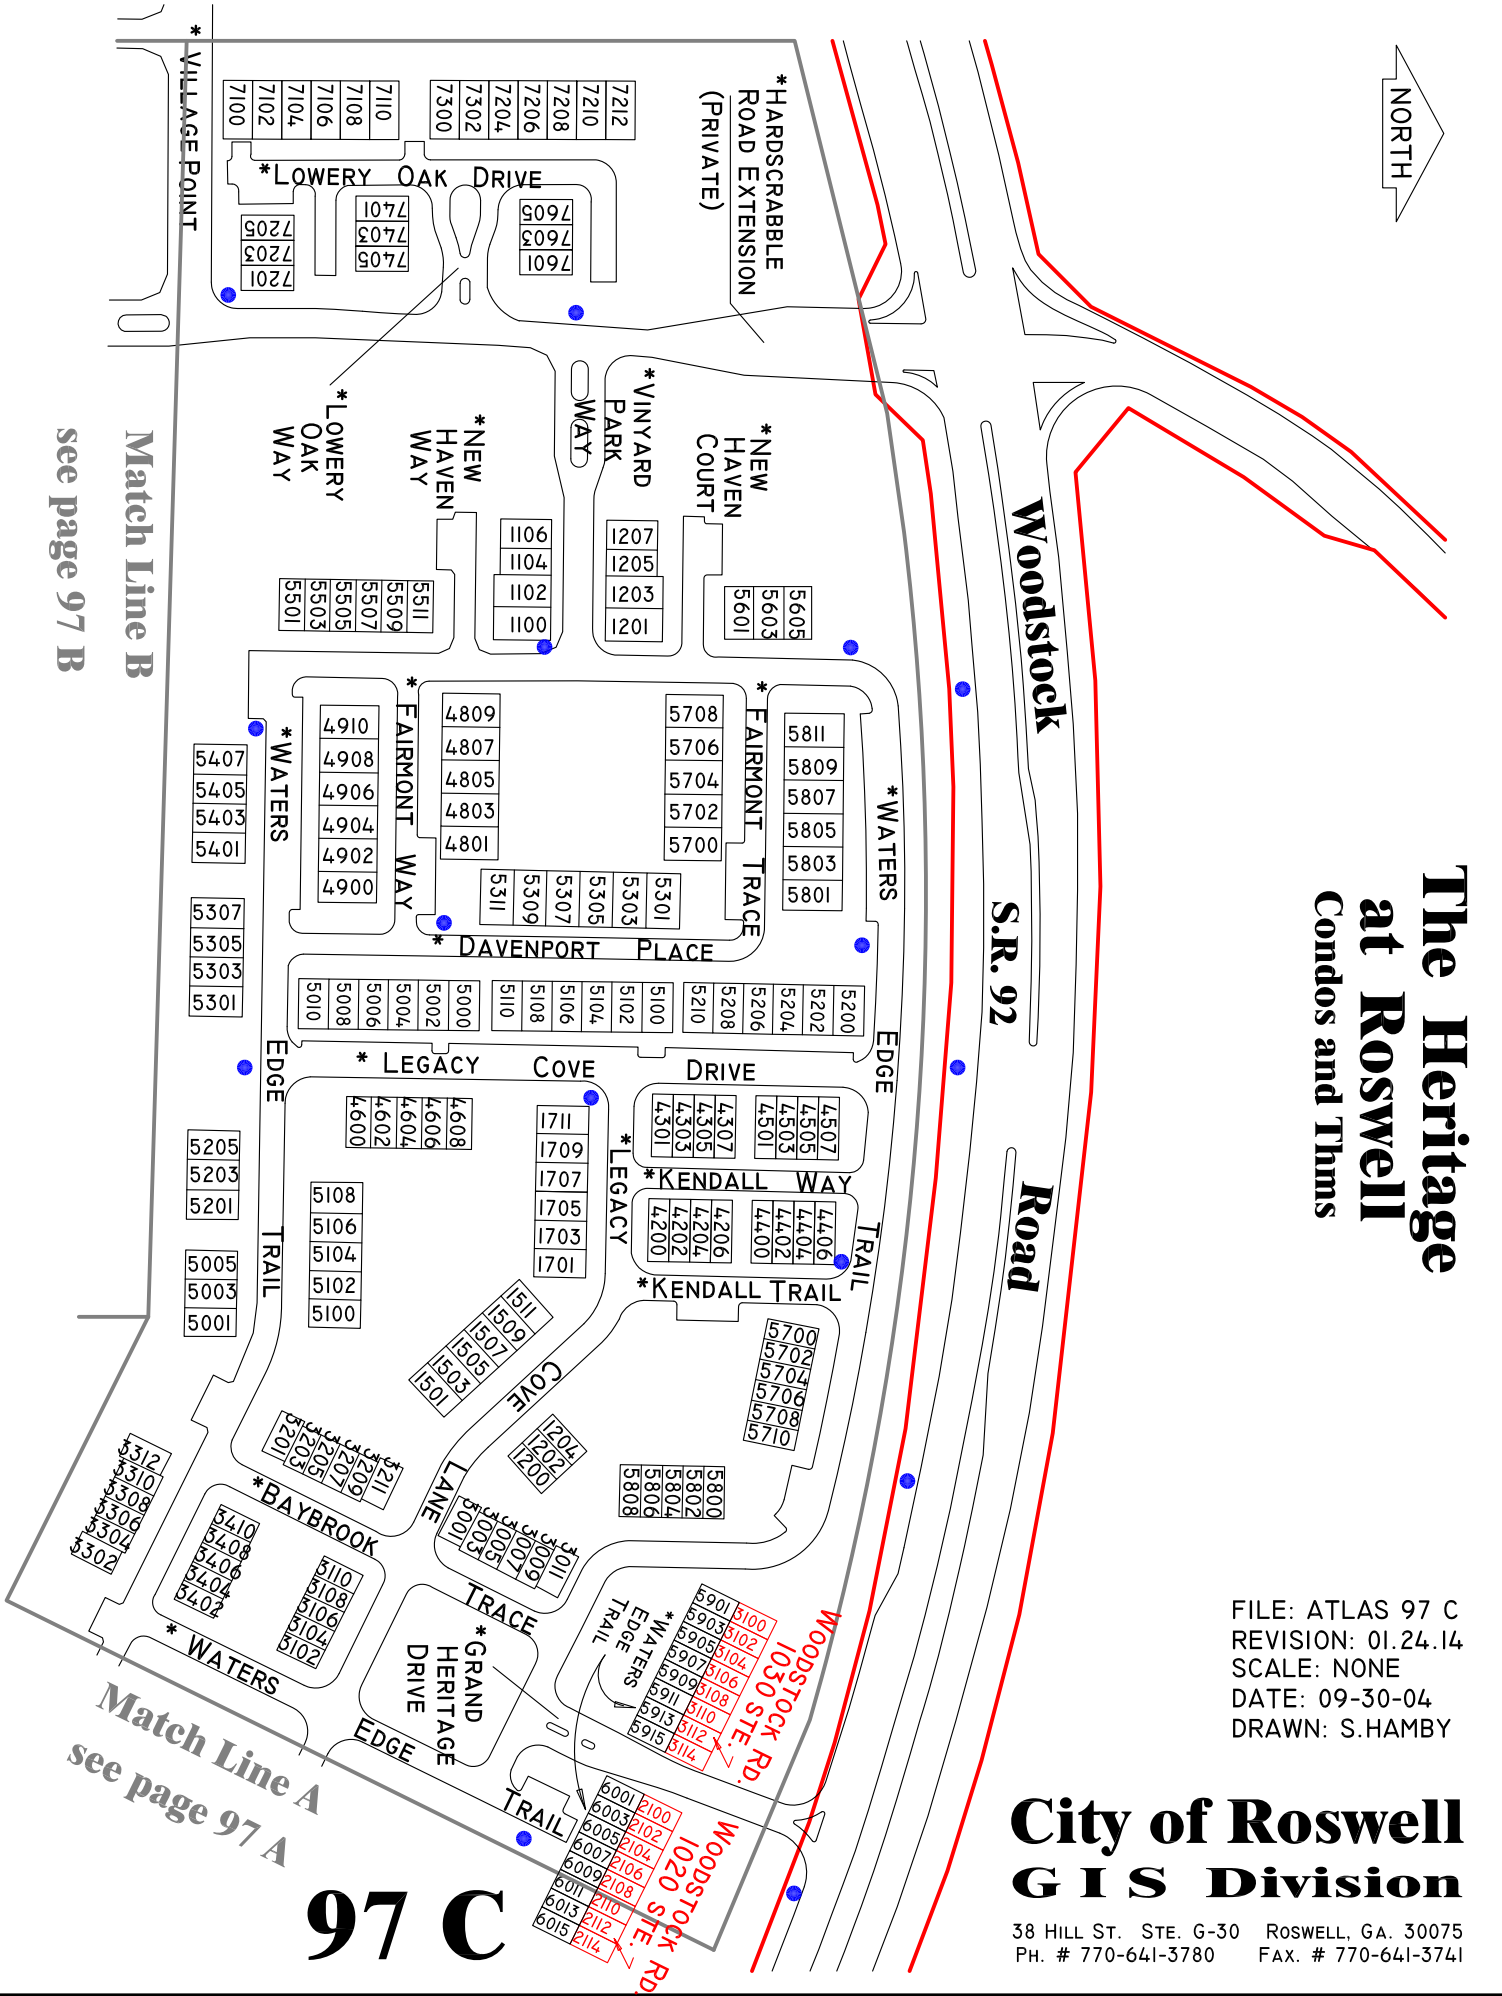

The Heritage at Roswell Condos and Thms

FILE: ATLAS 97 C
REVISION: 01.24.14
SCALE: NONE
DATE: 09-30-04
DRAWN: S.HAMBY

City of Roswell GIS Division

38 HILL ST. STE. G-30 ROSWELL, GA. 30075
PH. # 770-641-3780 FAX. # 770-641-3741

Match Line B
see page 97 B

Match Line A
see page 97 A

97 C