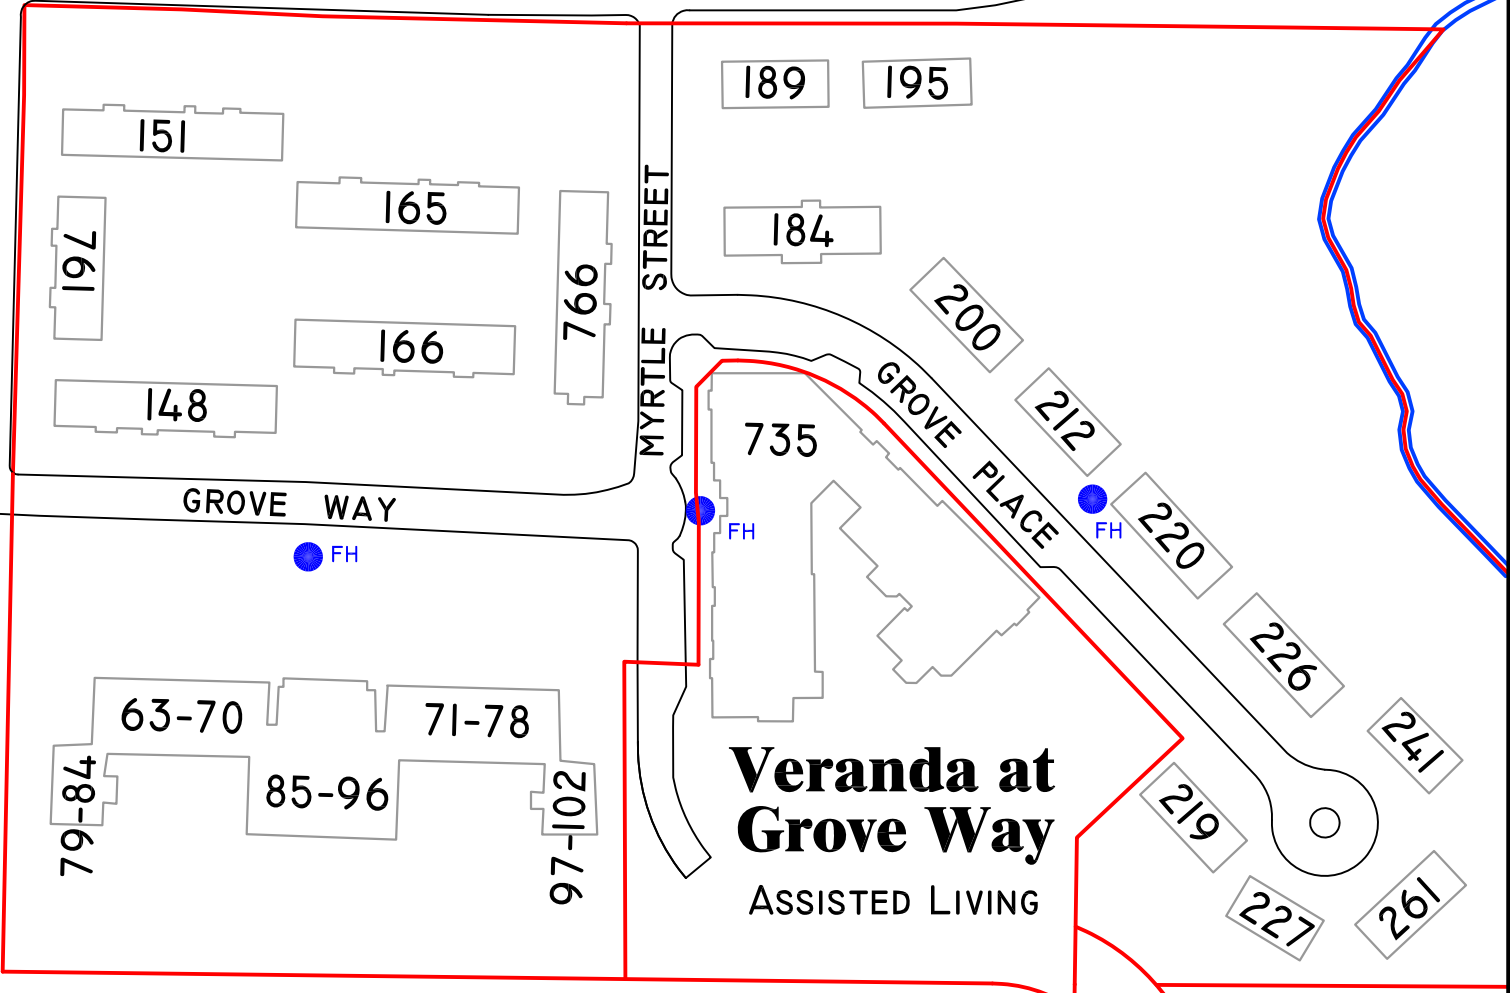

## Veranda at Grove Way ASSISTED LIVING

GROVE WAY

OXBO ROAD

BIG CREEK

SCALE: NONE  
DATE: 12.27.17  
DRAWN: S.HAMBY

FILE: ATLAS 48  
REVISION: 12.27.19