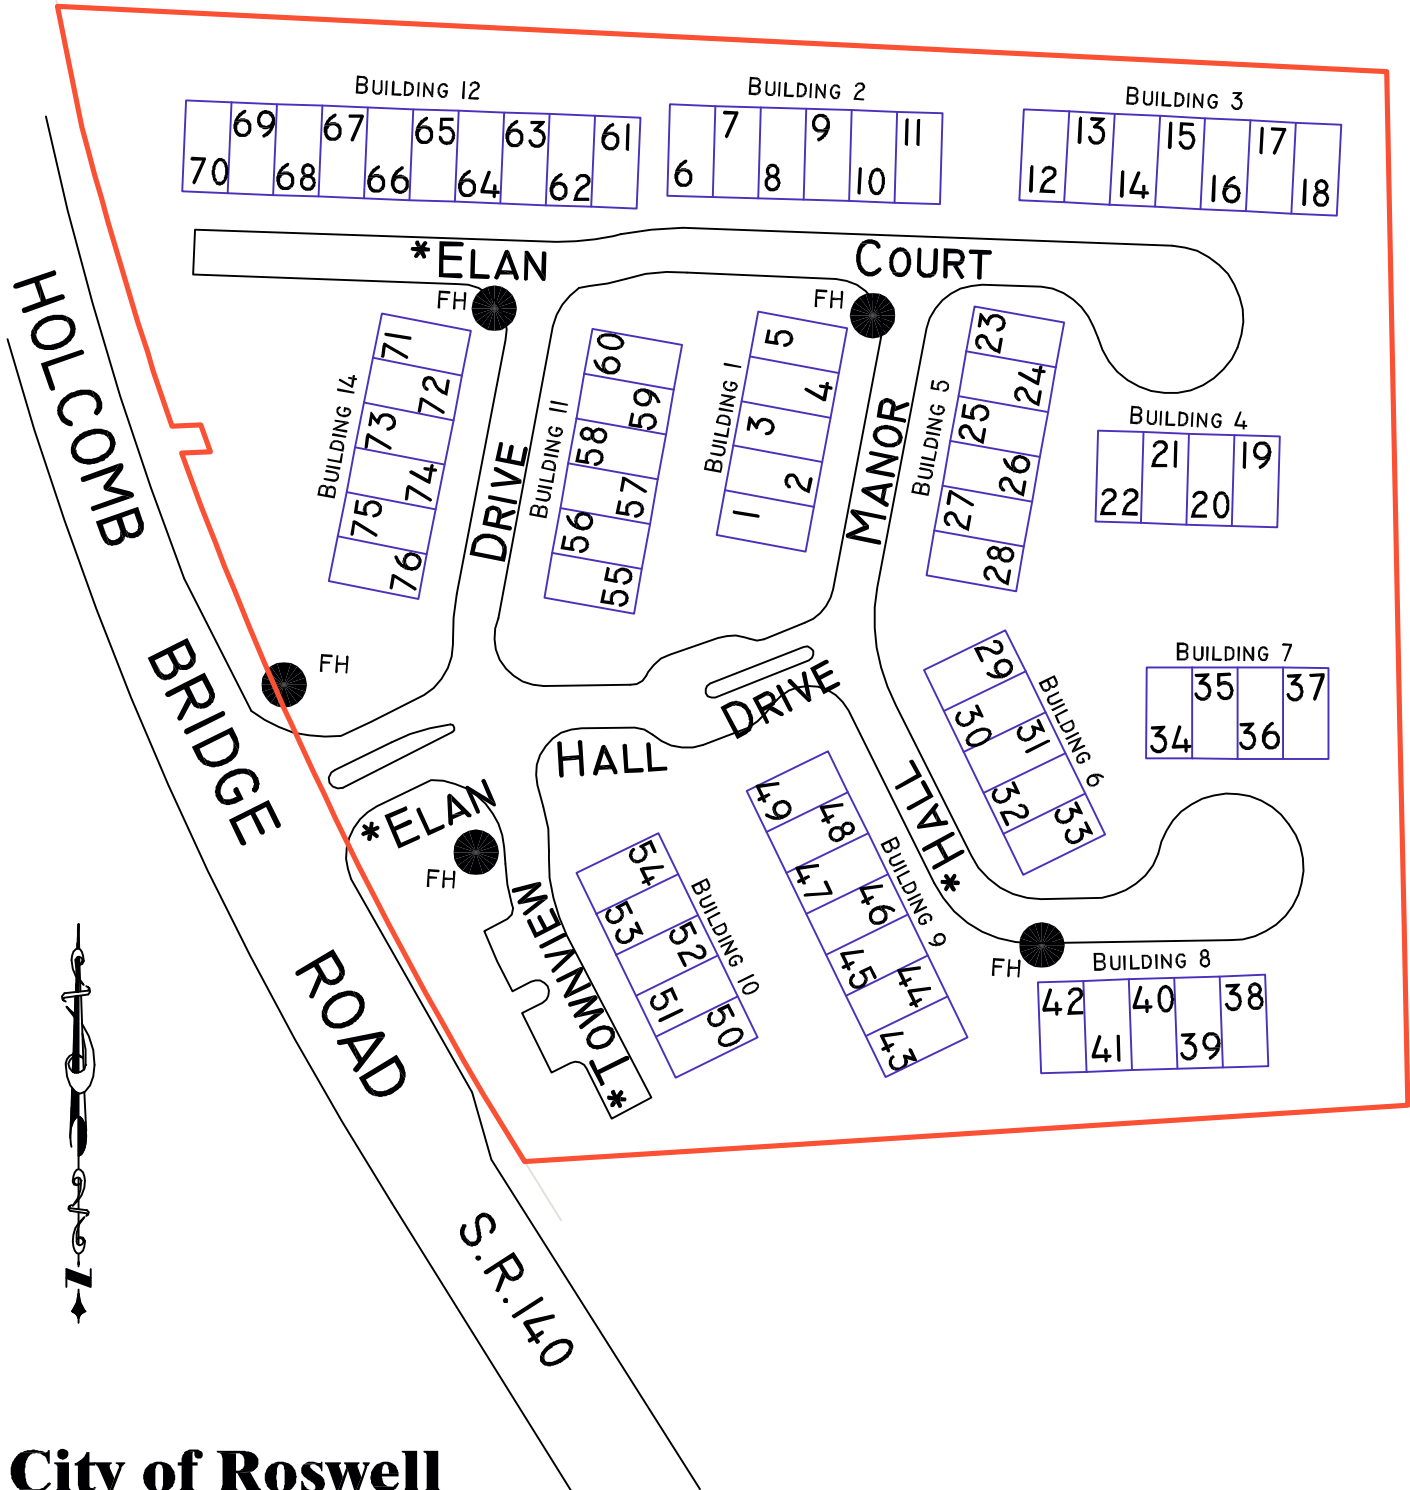

Elan Hall Townhomes

**City of Roswell
Engineering Division**

38 HILL ST. STE. G-30 ROSWELL, GA. 30075
PH. # 770-641-3780 FAX. # 770-641-3741

100

SCALE: NONE
DATE: 3/13/01
DRAWN: S.HAMBY

FILE: ATLAS 100
REVISION: 01-12-04