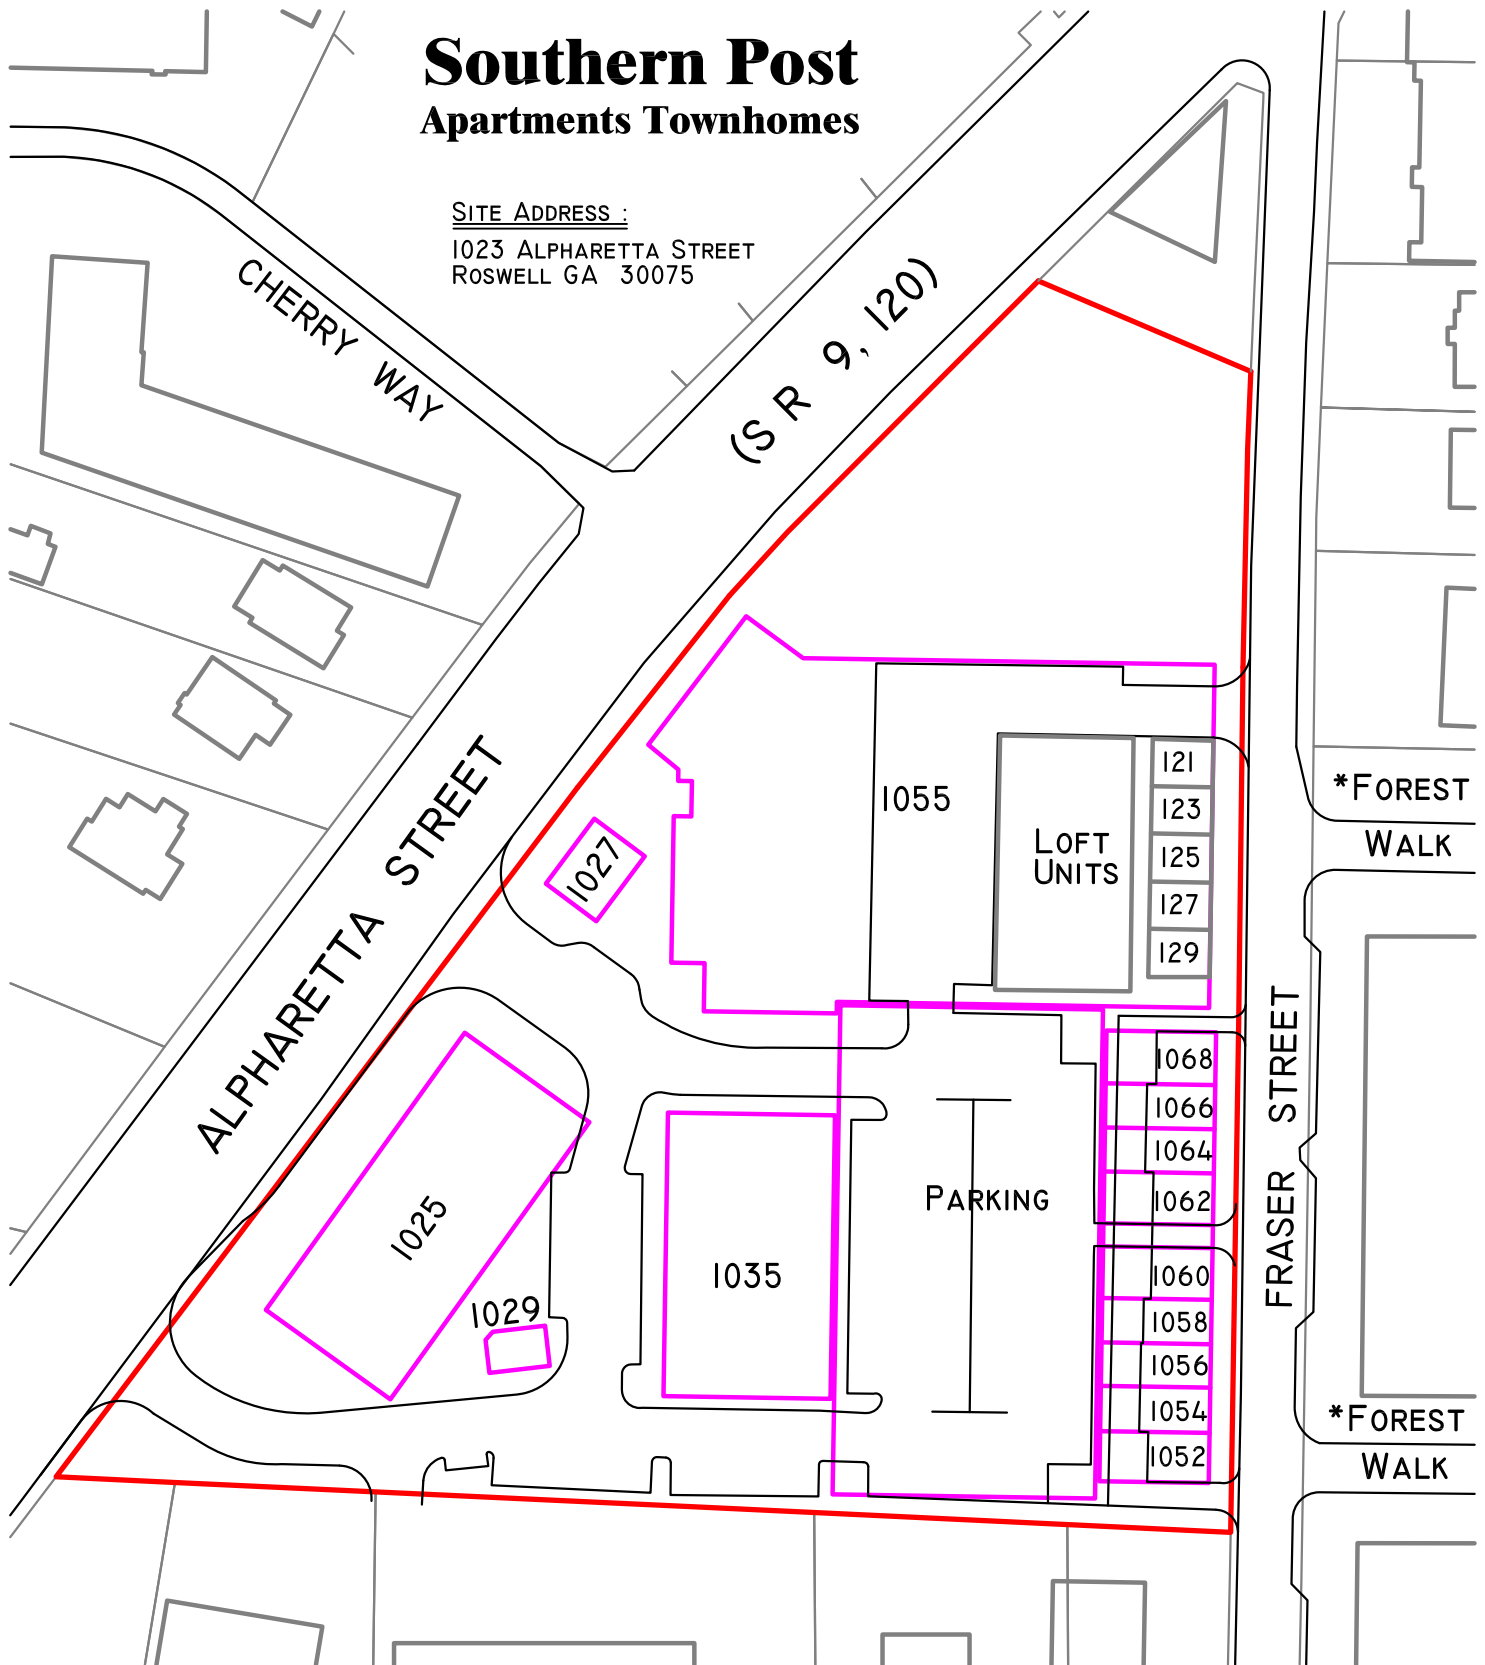

Southern Post Apartments Townhomes

SITE ADDRESS :
1023 ALPHARETTA STREET
ROSWELL GA 30075

City of Roswell
GIS Division

38 HILL ST. STE. G-20 ROSWELL, GA. 30075
PH. # 770-641-3780 WWW.ROSWELLGOV.COM

168

SCALE: NONE
DATE: 01.11.24
DRAWN: S.HAMBY

FILE: ATLAS 168
REVISION: